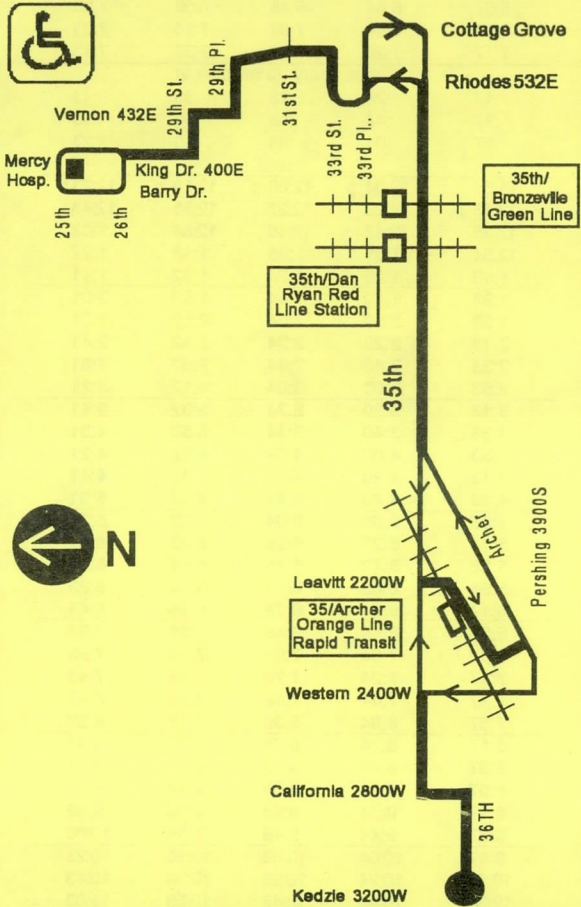

Effective March 09, 1997

35 35th Street

N35 Night Owl Service

For more information call the RTA
Travel Information Center at 836-7000
(In Chicago use area code 312)

Open every day of the year from 5AM until 1AM next day.

Monday thru Friday

Eastbound

Leave 36th Kedzie	Orange Line Station	Red Line Station	35th Cottage Grove	Arrive Mercy Hospital
—	4:19 a	4:31 a	4:37 a	—
4:27 a	4:34	4:46	4:52	—
—	4:49	5:01	5:07	—
4:55	5:02	5:14	5:21	—
—	5:15	5:27	5:36	—
5:20	5:27	5:40	5:49	—
5:30	5:37	5:50	5:59	—
—	5:47	6:00	6:09	—
5:50	5:57	6:10	6:19	—
6:00	6:07	6:20	6:29	—
—	6:17	6:30	—	6:46 a
6:20	6:27	6:40	6:49	—
then every 9 to 10 minutes to 35th/Rhodes (15 to 20 minutes to Mercy Hosp.)until				
8:44	8:52	9:06	—	9:23
8:59	9:07	9:21	—	9:37
9:15	9:22	9:35	—	9:51
then every 15 minutes to Mercy Hospital until				
12:00 n	12:07 p	12:20 p	—	12:36 p
12:15 p	12:22	12:35	—	12:51
12:30	12:37	12:50	—	1:06
—	12:47	1:01	1:11 p	—
12:52	12:59	1:13	—	1:31
—	1:09	1:24	1:34	—
1:12	1:19	1:34	—	1:52
1:22	1:29	1:45	1:55	—
1:32	1:39	1:55	—	2:12
—	1:49	2:05	2:15	—
1:52	1:59	2:15	—	2:32
2:02	2:09	2:25	2:35	—
2:12	2:19	2:35	—	2:52
2:22	2:29	2:45	2:55	—
2:32	2:39	2:55	—	3:12
2:42	2:49	3:05	3:15	—
2:52	2:59	3:15	—	3:32
3:02	3:09	3:25	3:35	—
then every 9 to 12 minutes to 35th/Rhodes (18 to 22 minutes to Mercy Hosp.)until				
6:10	6:18	6:30	6:40	—
6:22	6:29	6:42	—	6:58
6:34	6:41	6:53	7:02	—
6:47	6:54	7:06	7:15	—
7:00	7:07	7:19	7:28	—
7:15	7:22	7:34	7:43	—
7:30	7:37	7:49	7:58	—
7:45	7:52	8:04	8:13	—
8:00	8:07	8:19	8:28	—
8:15	8:22	8:34	8:43	—
8:35	8:42	8:54	9:03	—
8:56	9:03	9:15	9:23	—
9:17	9:24	9:36	9:43	—
then every 20 minutes until				
11:57	12:04 a	12:16 a	12:23 a	—
12:27 a	12:34	12:46	12:52	—
12:57	1:04	1:16	1:22	—
1:27	1:34	1:46	1:52	—
1:57	2:04	2:16	2:22	—
2:27	2:34	2:46	2:52	—
2:57	3:04	3:16	3:22	—
3:27	3:34	3:46	3:52	—
3:57	4:04	4:16	4:23	—