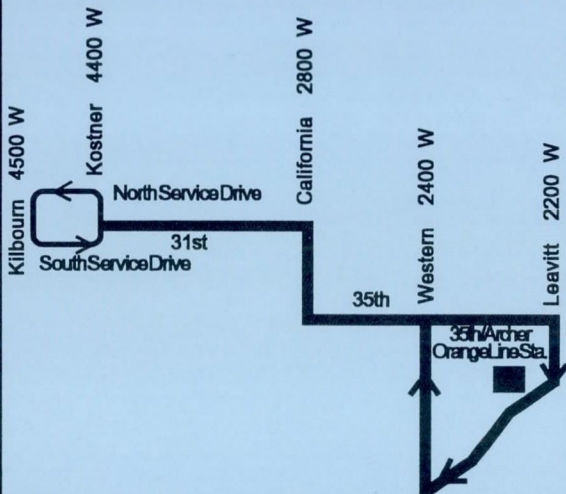

# 32 West 31st

For more information call the RTA  
Travel Information Center at 836-7000  
(In Chicago use area code 312)

Open every day of the year from 5AM until 1AM next day.

## Westbound

Leave Orange Line station	31st California	Arrive 31st Kostner
6:00 a	6:07 a	6:17 a
6:30	6:37	6:47
7:00	7:07	7:17
7:30	7:37	7:47
8:00	8:07	8:17
8:30	8:37	8:47
9:00	9:07	9:17
<hr/>		
2:10 p	2:18 p	2:29 p
2:40	2:48	2:59
3:10	3:18	3:29
3:40	3:48	4:00
4:10	4:18	4:31
4:40	4:49	5:02
5:10	5:19	5:32
5:40	5:48	6:01
6:10	6:18	6:30

## Eastbound

Leave 31st Kostner	31st California	Arrive Orange Line station
6:22 a	6:30 a	6:35 a
6:52	7:01	7:07
7:22	7:32	7:39
7:52	8:02	8:09
8:22	8:32	8:39
8:52	9:01	9:07
9:22	9:30	9:35
<hr/>		
2:40 p	2:50 p	2:57 p
3:10	3:21	3:29
3:40	3:51	4:00
4:10	4:22	4:31
4:40	4:52	5:01
5:10	5:22	5:31
5:40	5:52	6:00
6:10	6:22	6:29