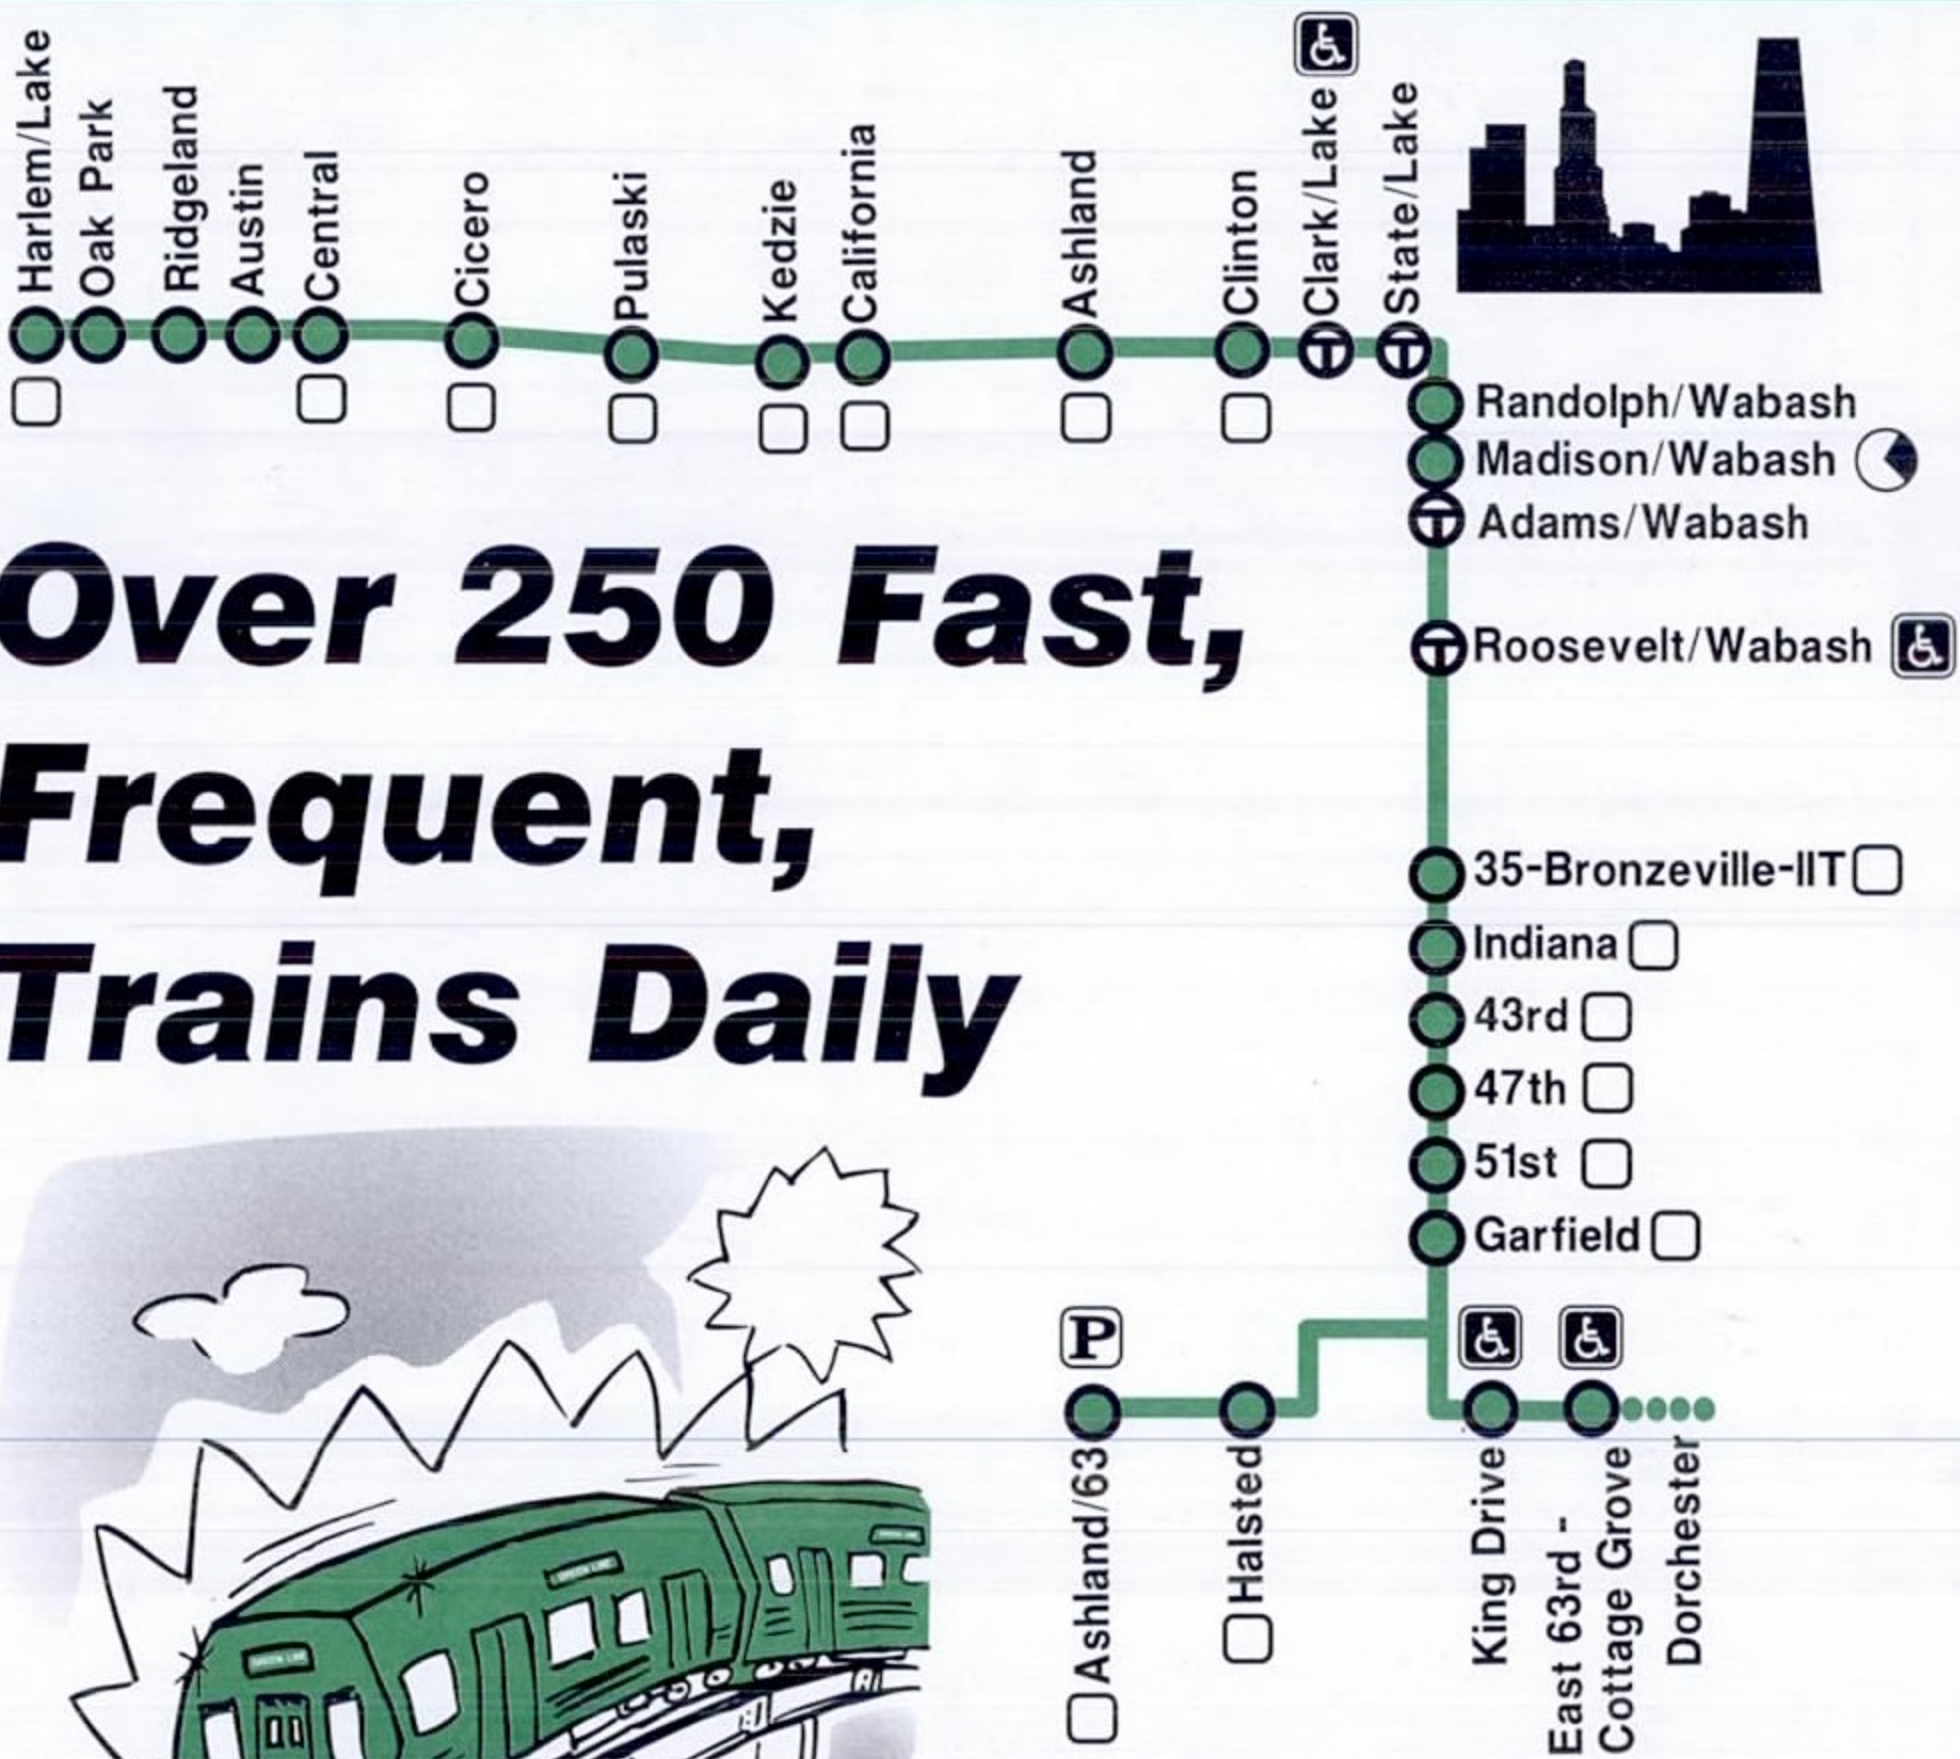

# GO GREEN LINE

# 25¢

**RIDES MAY 12 THRU MAY 25\***

**Help break-in CTA's new track shoes at the GREEN LINE Grand Re-Opening.**

**Over 250 fast, frequent trains daily serve Chicago's south and west sides, downtown and Oak Park.**

**Call (312) 836-7000 for Green Line information and brochure.**

**\* Offer is not valid at Loop Stations and Roosevelt/Wabash.  
Transfers are regular price.**

# GO GREEN LINE

**Over 250 Fast,  
Frequent,  
Trains Daily**

- Free Connection with other CTA trains
- Closed nights/Sundays/holidays
- Station accessible at opening
- Station accessible later in 1996
- Parking