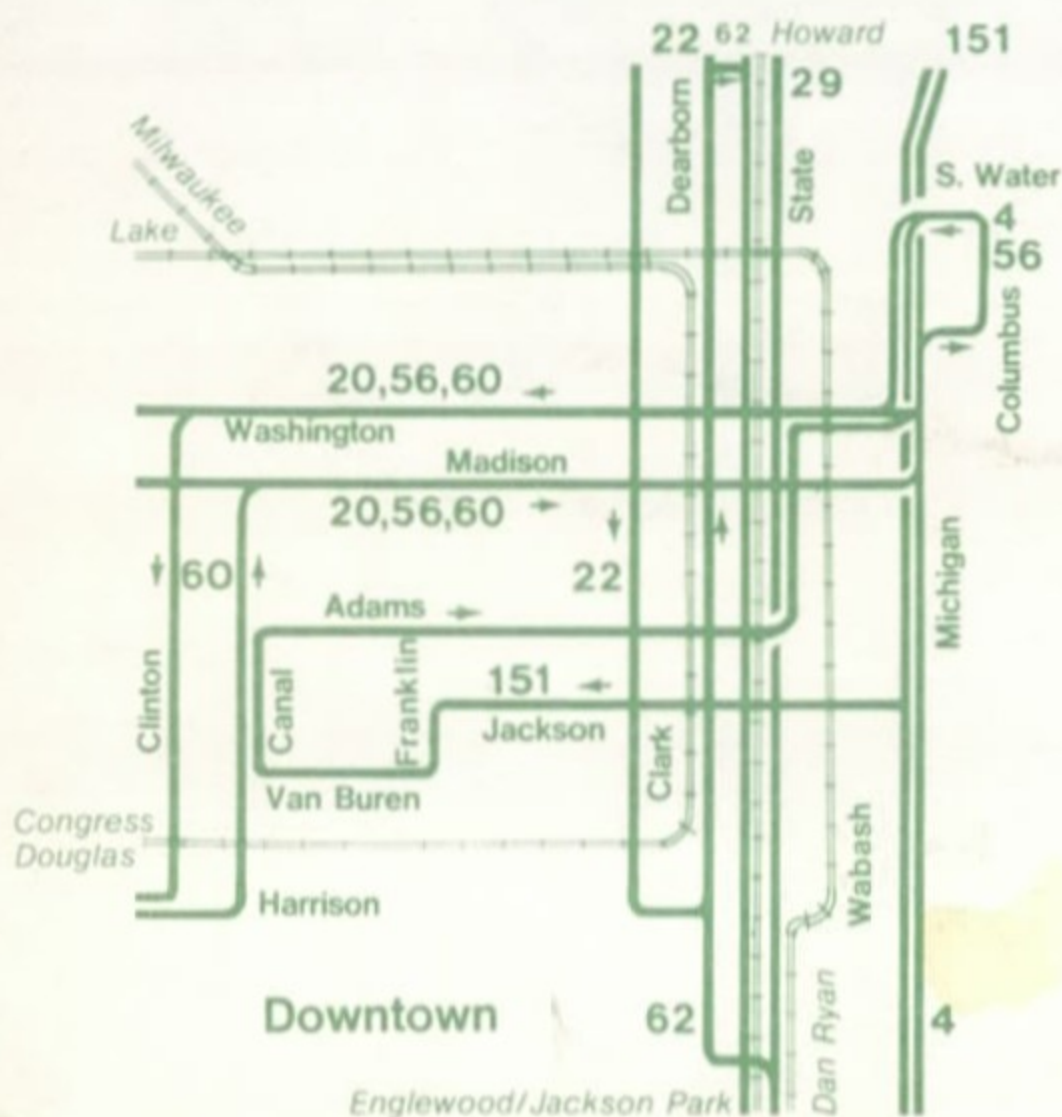

### Times of Last Trips from Downtown (Routes with no owl service)

Route	Time Leaving	Mon-Fri	Sat	Sun
R Ravenswood Rail	Adams/Wabash	9 45p	8 00p	*
	Belmont	2 15a	2 15a	12 45a
3 King	Illinois Center	12 11a	12 06a	12 06a
6 Jeffery	Wacker/Wabash	10 30p	7 00p	*
16 Lake	Illinois Center	10 30p	10 30p	*
24 Wentworth	Dearborn/Wacker	12 00m	12 00m	12 00m
36 Broadway	Dearborn/Polk	1 06a	1 00a	12 57a
44 Wallace/Racine	State/Kinzie	1 00a	*	*
65 Grand	Navy Pier	10 10p	10 10p	10 05p
126 Jackson	Michigan/Congress	1 23a	1 12a	1 22a
146 Marine/Michigan	State/Congress	11 34a	11 33p	11 33p