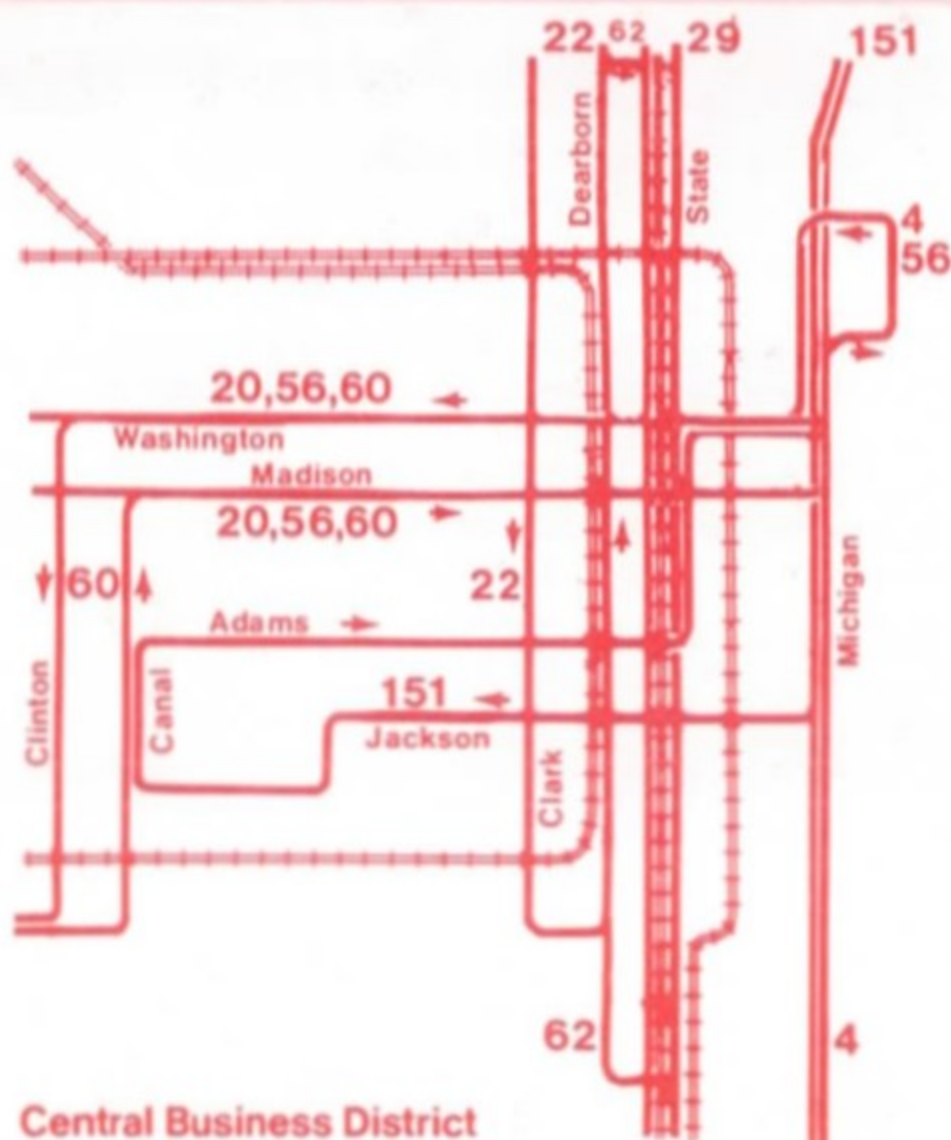

### Times of Last Trips from Downtown (Routes with no owl service)

Route	Time Leaving	Mon-Fri	Sat	Sun
R Ravenswood Rail	Adams/Wabash	9 45p	8 00p	*
	Belmont	2 15a	2 15a	12 45a
3 King	Illinois Center	12 11a	12 02a	12 14a
6 Jeffery	Wacker/Wabash	10 30p	7 00p	*
16 Lake	Illinois Center	10 30p	10 30p	*
24 Wentworth	Dearborn/Wacker	12 00m	12 00m	12 00m
36 Broadway	Dearborn/Polk	1 00a	1 00a	12 57a
44 Wallace/Racine	State/Kinzie	1 00a		
65 Grand	Navy Pier	10 10p	10 10p	10 05p
126 Jackson	Michigan/Congress	1 23a	1 15a	1 22a
146 Marine/Michigan	State/Congress	11 34p	11 33p	11 33p

- 4 Cottage Grove** (times leaving Illinois Center)  
12.07a, 12.22, 12.37, 12.52, 1.07, 1.22, 1.37, 1.53, 2.08, 2.38, 3.08, 3.38, 4.08, 4.38
- 20 Madison** (times leaving Washington/Wabash)  
12.09a, 12.24, 12.39, 12.54, 1.09, 1.24, 1.43, 2.03, 2.22, 2.52, 3.22, 3.52, 4.22, 4.52
- 22 Clark** (times leaving Dearborn/Harrison)  
12.04a, 12.14, 12.24, 12.34, 12.45, 12.57, 1.12, 1.28, 1.58, 2.28, 2.58, 3.28, 3.58, 4.28, 4.58
- 29 State** (times leaving State/Wacker)  
12.09a, 12.24, 12.39, 12.59, 1.19, 1.45, 2.15, 2.45, 3.15, 3.45, 4.15, 4.45
- 56 Milwaukee** (times leaving Illinois Center)  
12.10a, 12.25, 12.40, 12.55, 1.10, 1.25, 1.40, 1.55, 2.09, 2.39, 3.09, 3.39, 4.09, 4.39
- 60 Blue Island-26th** (times leaving Washington/Wabash)  
12.13a, 12.30, 12.47, 1.07, 1.37, 2.07, 2.37, 3.07, 3.37, 4.07, 4.37
- 62 Archer** (times leaving State/Kinzie)  
12.02a, 12.10, 12.17, 12.25, 12.32, 12.40, 12.47, 12.55, 1.02, 1.10, 1.23, 1.38, 1.53, 2.13, 2.35, 3.05, 3.35, 4.05, 4.35
- 66 Chicago** (times leaving Fairbanks/Ontario)  
12.15a, 12.30, 12.45, 1.00, 1.15, 1.33, 2.03, 2.33, 3.03, 3.33, 4.03, 4.33
- 151 Sheridan** (times leaving Union Station)  
12.06a, 12.18, 12.30, 12.42, 12.55, 1.25, 1.55, 2.25, 2.55, 3.25, 3.55, 4.25, 4.55