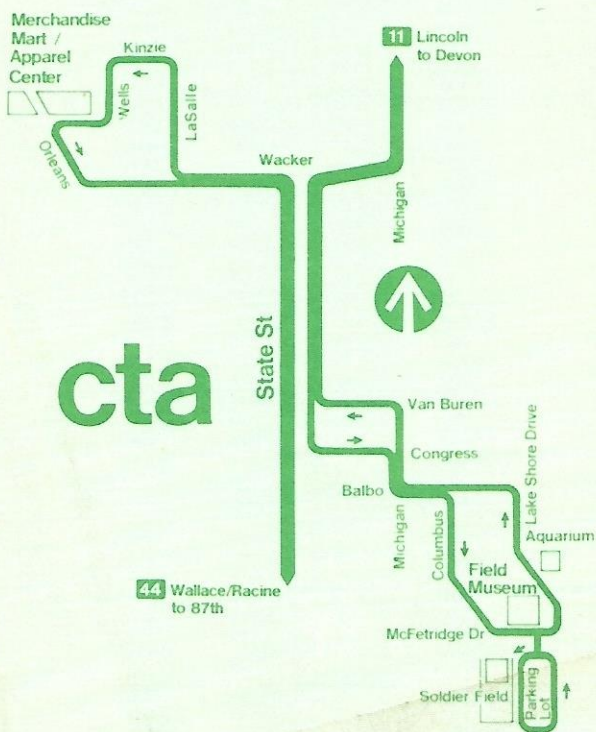

State St. Mall shuttle service

To Merchandise Mart
by **44** Wallace/Racine
To Soldier Field
by **11** Lincoln

Chicago Transit Authority

Merchandise Mart service via State Street

44 Wallace/Racine

Operates Mon thru Fri only

60¢ Downtown Shuttle Fares

#44 Wallace/Racine

Southbound at Merchandise Mart—before 2:00 pm
Northbound at all stops after State/Harrison—
noon to end of Merchandise Mart service

#11 Lincoln

Northbound at Soldier Field, Aquarium—before 2:00
pm
Southbound at all stops after Michigan/Wacker—
noon to end of Soldier Field service