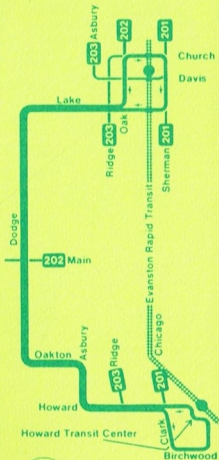

201 Central-Sherman

202 Main-Emerson

203 Ridge-Grant

204 Dodge

No service on Sundays or
Holidays. Italic numbers
show frequency of service
in minutes.

201 Central-Sherman

MONDAY THRU FRIDAY		SATURDAY	
TO HOWARD R. T. STATION	TO CENTRAL/ CRAWFORD	TO HOWARD R. T. STATION	TO CENTRAL/ CRAWFORD
LV. CENTRAL/ CRAWFORD	LV. HOWARD R. T. STATION	LV. CENTRAL/ CRAWFORD	LV. HOWARD R. T. STATION
AM	AM	AM	AM
6:00	6:05	7:05	7:10
6:30	6:35	30	30
15	15	8:35	9:10
9:30	9:35	20	20
30	30	PM	PM
PM	PM	5:55	5:50
3:00	2:05	6:20	30
15	15	30	7:50
5:45	5:50	7:50	
6:05	6:05		
6:35	6:35		
7:04	30		
30	9:35		
9:34			

APPROXIMATE RUNNING TIME BETWEEN:	MINUTES
Central / Crawford & Central / Greenbay	8
Central / Crawford & Central R.T. Station	9-11
Central R.T. Station & Sherman Bus Arcade	7-8
Sherman Bus Arcade & Chicago / Main	5-6
Chicago / Main & Howard R.T. Station	5-6

APPROXIMATE RUNNING TIME BETWEEN:	MINUTES
Sherman Bus Arcade & E.T.H.S.	7-8
E.T.H.S. & Dodge / Main	7
Dodge / Main & South Blvd. R.T. Station	9-10

203 Ridge-Grant

MONDAY THRU FRIDAY		SATURDAY	
TO HOWARD R. T. STATION	TO CENTRAL/ CRAWFORD	TO HOWARD R. T. STATION	TO CENTRAL/ CRAWFORD
LV. CENTRAL/ CRAWFORD	LV. HOWARD R. T. STATION	LV. CENTRAL/ CRAWFORD	LV. HOWARD R. T. STATION
AM	AM	AM	AM
6:10	6:04	7:15	6:55
6:40	6:34	8:15	30
7:10	15	9:05	9:25
15	9:19	40	20
9:10	30	PM	PM
30	PM	5:05	6:05
PM	2:19	5:55	30
2:40	2:37	6:55	8:05
2:58	15	7:55	
15	6:22	All Saturday trips operate between Howard R.T. Station & Sherman Bus Arcade. Only <i>alternate trips</i> continue on to Central / Crawford.	
6:13	30		
30	9:22		
8:43			

APPROXIMATE RUNNING TIME BETWEEN:	MINUTES
Central / Crawford & Dodge / Church	14
Dodge / Church & Sherman Bus Arcade	5
Sherman Bus Arcade & St. Francis Hospital	8-9
St. Francis Hospital & Howard R.T. Station	6-7