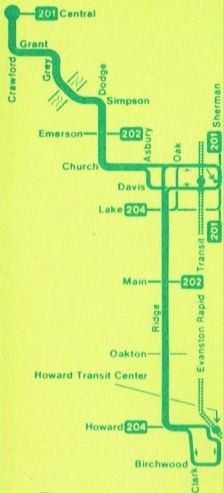

Fold for use in your wallet

Ride a bus or an 'L' for a quarter. With a free transfer you can go anywhere in Evanston. Shop at all of Evanston's major shopping areas—a bus or an 'L' will get you there.

Open for schedule information.

201 Central-Sherman

202 Main-Emerson

203 Ridge-Grant

204 Dodge

No service on Sundays or
Holidays. Italic numbers
show frequency of service
in minutes.

201 Central-Sherman

MONDAY THRU FRIDAY		SATURDAY	
TO HOWARD R. T. STATION	TO CENTRAL/ CRAWFORD	TO HOWARD R. T. STATION	TO CENTRAL/ CRAWFORD
LV. CENTRAL/ CRAWFORD	LV. HOWARD R. T. STATION	LV. CENTRAL/ CRAWFORD	LV. HOWARD R. T. STATION
AM	AM	AM	AM
6:00	6:05	7:05	7:10
6:30	6:35	30	30
15	15	8:35	9:10
9:30	9:35	20	20
30	30	PM	PM
PM	PM	5:55	5:50
3:00	2:05	6:20	30
15	15	30	7:50
5:45	5:50	7:50	
6:05	6:05		
6:35	6:35		
7:04	30		
30	9:35		
9:34			

APPROXIMATE RUNNING TIME BETWEEN:	MINUTES
Central / Crawford & Central / Greenbay	8
Central / Crawford & Central R.T. Station	9-11
Central R.T. Station & Sherman Bus Arcade	7-8
Sherman Bus Arcade & Chicago / Main	5-6
Chicago / Main & Howard R.T. Station	5-6

APPROXIMATE RUNNING TIME BETWEEN:	MINUTES
Central / Crawford & Dodge / Church	14
Dodge / Church & Sherman Bus Arcade	5
Sherman Bus Arcade & St. Francis Hospital	8-9
St. Francis Hospital & Howard R.T. Station	6-7