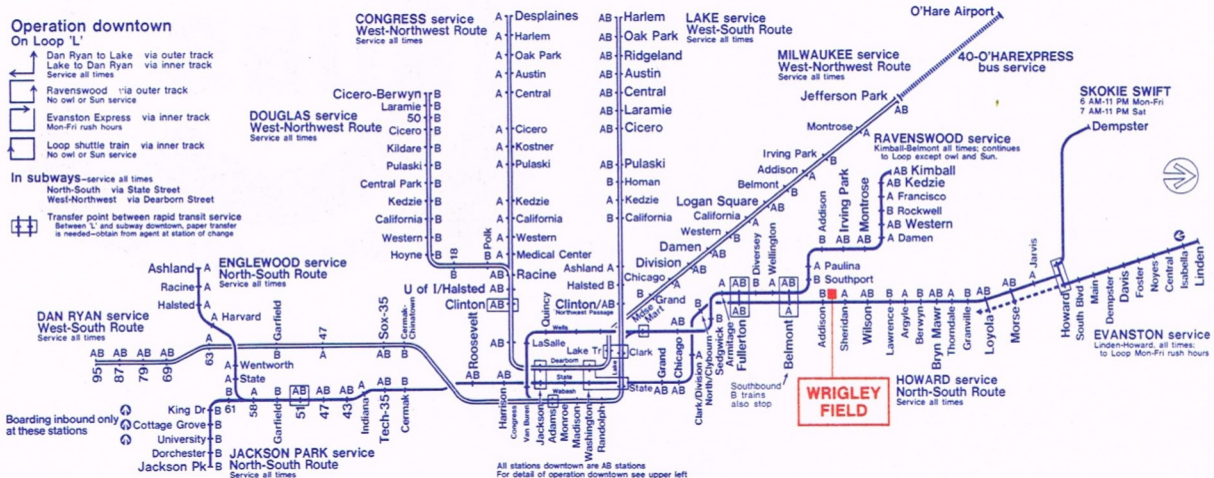

North-South trains serve Wrigley Field at the Addison station. Both A and B trains stop there on game days. Service is frequent... fast...carefree.

Direct bus service is provided by routes 22 Clark and 152 Addison.

Convenient transfers may be made to these services from other rapid transit and bus routes at intersecting points.

**FOR FURTHER
TRANSIT INFORMATION
CALL 664-7220**

Wrigley Field is easy to reach by Rapid Transit

Operation downtown On Loop 'L'

- Dan Ryan to Lake via outer track
 Lake to Dan Ryan via inner track
 Service all times
- Ravenswood via outer track
 No owl or Sun service
- Evanston Express via inner track
 Mon-Fri rush hours
- Loop shuttle train via inner track
 No owl or Sun service

In subways—service all times

North-South via State Street
 West-Northwest via Dearborn Street

Transfer point between rapid transit service
 Between 'L' and subway downtown, paper transfer is needed—obtain from agent at station of change