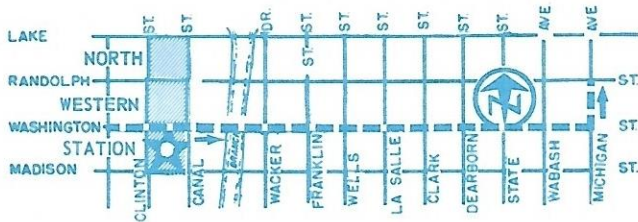

### DIVISION ROUTE NO. 70

Operates: 24 hrs. Daily - 7 days per week

SPECIAL 15¢ FARE APPLIES MONDAY THRU SATURDAY

From 7:00 AM to 2:00 PM for Loop-bound passengers boarding only at the depot.

From Noon to 9:00 PM for depot-bound passengers boarding at any point from Kinzie Street south.

### WASHINGTON EXPRESS ROUTE NO. 131

Operates: 6:50 AM to 10:30 PM Monday thru Friday

7:15 AM to 8:45 PM Saturday

SPECIAL 15¢ FARE APPLIES MONDAY THRU FRIDAY

From 7:00 AM to 2:00 PM for Loop-bound passengers boarding only at the depot.

From 7:15 AM to 2:00 PM for Loop-bound passengers boarding only at the depot.

### WACKER-NORTH WESTERN STATION ROUTE NO. 158

SPECIAL 15¢ FARE APPLIES TO PASSENGERS BOARDING AT ANY POINT ON ROUTE.

Operates: 7:15 AM to 10:00 AM and 3:50 PM to 6:00 PM Monday thru Friday.