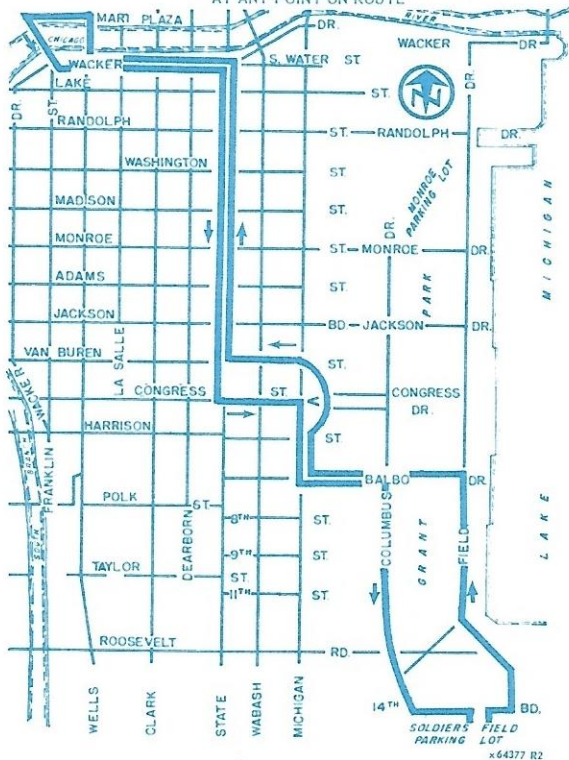

General Information About the 15¢ Services

- ★ Consult maps in this pamphlet for routings, and 15¢ fare areas and time periods.
- ★ The child or student fare (with valid CTA identification card) is 12¢ without transfer privilege.
- ★ Valid transfers will be accepted from other routes at all authorized stops for the buses in the 15¢ zone.
- ★ Passenger requiring a transfer must pay the basic fare, 25¢ per adult or 12¢ per child or student, plus 5¢ for transfer, regardless of point of boarding.
- ★ Passenger boarding any 15¢ bus serving North Western and/or Union station in the non-reduced fare direction must pay the basic fare, plus 5¢ charge if transfer is needed.
- ★ Special 15¢ fare does not apply to any Sunday service that terminates at the North Western or Union station.
- ★ Periods of service are approximate and subject to change without notice.

For further information call
MOHAWK 4-7220

CHICAGO TRANSIT AUTHORITY