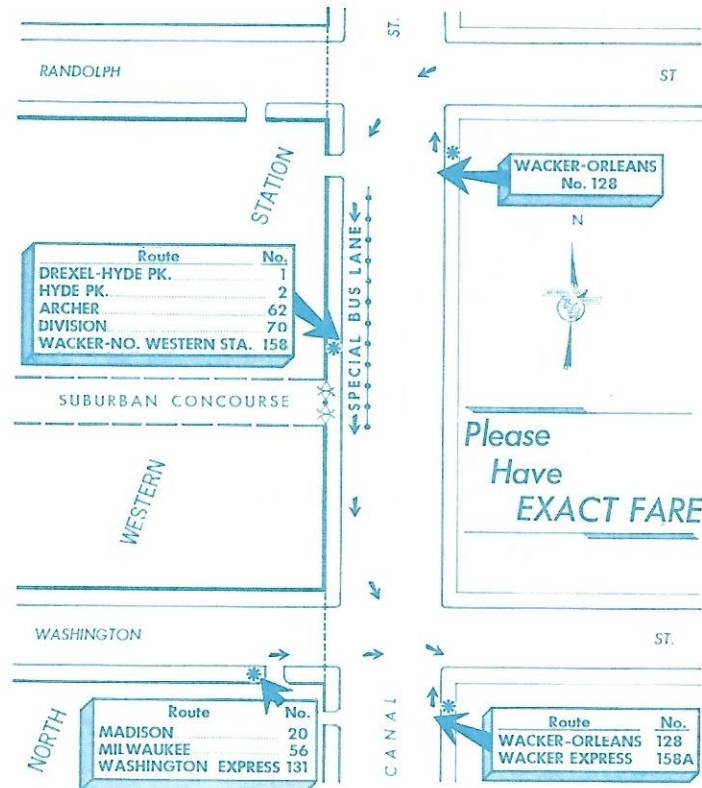

WHERE TO BOARD CTA 15¢ FARE BUSES

AT NORTH WESTERN STATION

*-15¢ fare applicable here 7 AM to 2 PM, Monday thru Saturday.