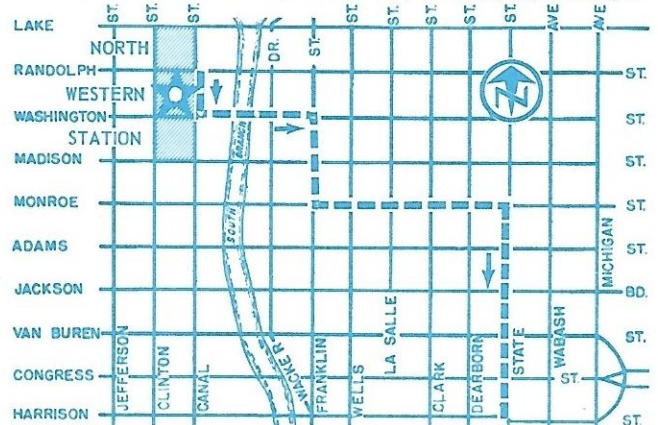

#### LEGEND

-  ROUTING TOWARD DEPOT
-  ROUTING AWAY FROM DEPOT
-  BOARDING POINT AT DEPOT

x65652

### MADISON ROUTE NO. 22-MILWAUKEE ROUTE NO. 56

Operates: 24 hrs. Daily - 7 days per week

SPECIAL 15¢ FARE APPLIES MONDAY THRU SATURDAY

From 7:00 AM to 2:00 PM for Loop-bound passengers boarding only at the depot.

### ARCHER ROUTE NO. 62

SPECIAL 15¢ FARE APPLIES MONDAY THRU FRIDAY

From 7:50 AM to 9:20 AM for Loop-bound passengers boarding only at the depot.

### DIVISION ROUTE NO. 70

Operates: 24 hrs. Daily - 7 days per week

SPECIAL 15¢ FARE APPLIES MONDAY THRU SATURDAY

From 7:00 AM to 2:00 PM for Loop-bound passengers boarding only at the depot.

From Noon to 9:00 PM for depot-bound passengers boarding at any point from Kinzie Street south.