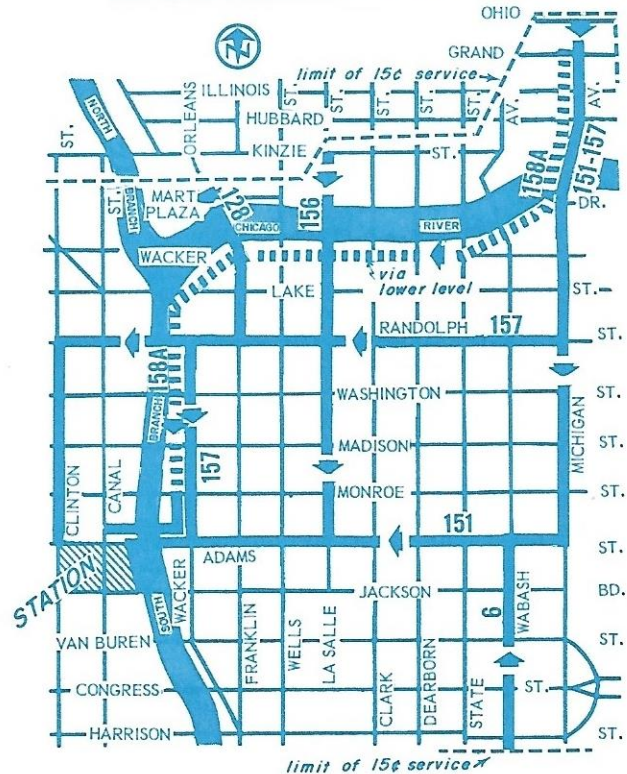

### AT NORTH WESTERN STATION

\*-15¢ fare applicable here 7 AM to 2 PM, Monday thru Saturday.

# FROM UNION STATION

MONDAY THROUGH SATURDAY

7:00 AM TO 2:00 PM

SEE DETAIL MAPS ON FOLLOWING PAGES FOR  
INDIVIDUAL ROUTING AND HOURS OF SERVICE

ROUTE NO.	ROUTE
6	GARFIELD LOCAL
128	WACKER-ORLEANS
151	SHERIDAN LOCAL
156	WILSON-LA SALLE LOCAL
157	OHIO-UNION STATION
158A	WACKER-EXPRESS (NO STOPS STATION TO STATE ST.)

# TO UNION STATION

MONDAY THROUGH SATURDAY

NOON TO 9:00 PM

SEE DETAIL MAPS ON FOLLOWING PAGES FOR  
INDIVIDUAL ROUTING AND HOURS OF SERVICE

ROUTE NO.	ROUTE
6	GARFIELD LOCAL
128	WACKER-ORLEANS
151	SHERIDAN LOCAL
156	WILSON-LA SALLE LOCAL
157	OHIO-UNION STATION
158A	WACKER-EXPRESS (NO STOPS STATE ST. TO STATION)

### GARFIELD LOCAL ROUTE NO. 6

Operates: 6:30 AM to 11:50 PM, Monday thru Friday  
6:45 AM to 11:50 PM, Saturday  
10:20 AM to 11:50 PM, Sunday

**SPECIAL 15¢ FARE APPLIES MONDAY THRU SATURDAY**  
From 7:00 AM to 2:00 PM for Loop-bound passengers boarding only at the depot.  
From Noon to 9:00 PM for depot-bound passengers boarding at any point from Harrison Street north.