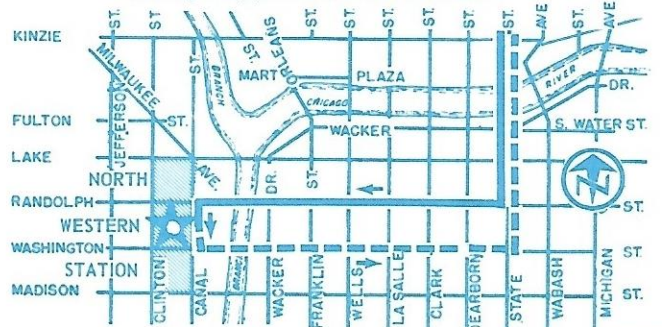

### MADISON ROUTE NO. 22-MILWAUKEE ROUTE NO. 56

Operates: 24 hrs. Daily - 7 days per week

SPECIAL 15¢ FARE APPLIES MONDAY THRU SATURDAY

From 7:00 AM to 2:00 PM for Loop-bound passengers boarding only at the depot.

### ARCHER ROUTE NO. 62

SPECIAL 15¢ FARE APPLIES MONDAY THRU FRIDAY

From 7:50 AM to 9:20 AM for Loop-bound passengers boarding only at the depot.

### DIVISION ROUTE NO. 70

Operates: 24 hrs. Daily - 7 days per week

SPECIAL 15¢ FARE APPLIES MONDAY THRU SATURDAY

From 7:00 AM to 2:00 PM for Loop-bound passengers boarding only at the depot.

From Noon to 9:00 PM for depot-bound passengers boarding at any point from Kinzie Street south.

### WASHINGTON EXPRESS ROUTE NO. 131

Operates: 6:50 AM to 10:30 PM Monday thru Friday

7:15 AM to 8:45 PM Saturday

SPECIAL 15¢ FARE APPLIES MONDAY THRU FRIDAY

From 7:00 AM to 2:00 PM for Loop-bound passengers boarding only at the depot.