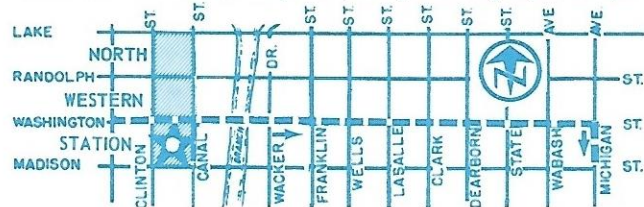

#### LEGEND

-  ROUTING TOWARD DEPOT
-  ROUTING AWAY FROM DEPOT
-  BOARDING POINT AT DEPOT

x65652

### MADISON ROUTE NO. 22-MILWAUKEE ROUTE NO. 56

Operates: 24 hrs. Daily - 7 days per week

SPECIAL 15¢ FARE APPLIES MONDAY THRU SATURDAY

From 7:00 AM to 2:00 PM for Loop-bound passengers boarding only at the depot.

### ARCHER ROUTE NO. 62

SPECIAL 15¢ FARE APPLIES MONDAY THRU FRIDAY

From 7:50 AM to 9:20 AM for Loop-bound passengers boarding only at the depot.

### DIVISION ROUTE NO. 70

Operates: 24 hrs. Daily - 7 days per week

SPECIAL 15¢ FARE APPLIES MONDAY THRU SATURDAY

From 7:00 AM to 2:00 PM for Loop-bound passengers boarding only at the depot.

From Noon to 9:00 PM for depot-bound passengers boarding at any point from Kinzie Street south.