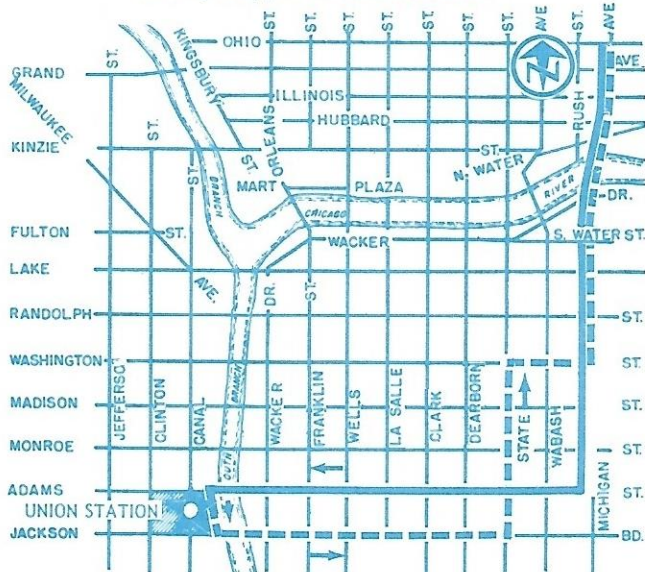

# TO UNION STATION

MONDAY THROUGH SATURDAY

NOON TO 9:00 PM

SEE DETAIL MAPS ON FOLLOWING PAGES FOR  
INDIVIDUAL ROUTING AND HOURS OF SERVICE

ROUTE NO.	ROUTE
6	GARFIELD LOCAL
128	WACKER-ORLEANS
151	SHERIDAN LOCAL
156	WILSON-LA SALLE LOCAL
157	OHIO-UNION STATION
158A	WACKER-EXPRESS (NO STOPS STATE ST. TO STATION)

### GARFIELD LOCAL ROUTE NO. 6

Operates: 6:30 AM to 11:50 PM, Monday thru Friday  
6:45 AM to 11:50 PM, Saturday  
10:20 AM to 11:50 PM, Sunday

**SPECIAL 15¢ FARE APPLIES MONDAY THRU SATURDAY**  
From 7:00 AM to 2:00 PM for Loop-bound passengers boarding only at the depot.  
From Noon to 9:00 PM for depot-bound passengers boarding at any point from Harrison Street north.

### SHERIDAN LOCAL ROUTE NO. 151

Operates: 6:55 AM to 12:45 AM Monday thru Saturday  
9:10 AM to 12:45 AM Sunday

**SPECIAL 15¢ FARE APPLIES MONDAY THRU SATURDAY**  
From 7:00 AM to 2:00 PM for Loop-bound passengers boarding only at the depot.  
From Noon to 9:00 PM for depot-bound passengers boarding at any point from Ohio Street south.

#### LEGEND

- ROUTING TOWARD DEPOT
- ROUTING AWAY FROM DEPOT
- BOARDING POINT AT DEPOT