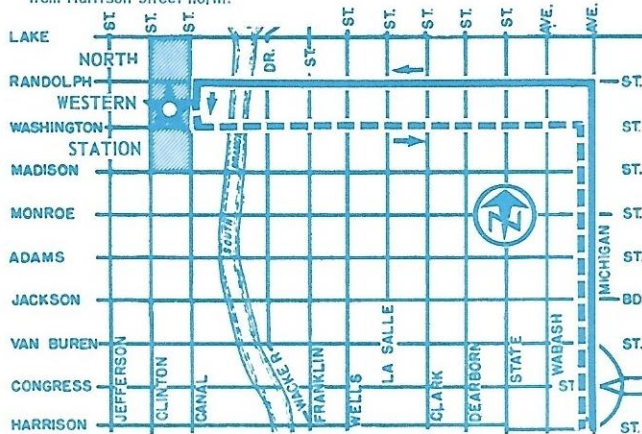

# FROM NORTH WESTERN STATION

MONDAY THROUGH SATURDAY  
7:00 AM TO 2:00 PM

SEE DETAIL MAPS ON FOLLOWING PAGES FOR  
INDIVIDUAL ROUTING AND HOURS OF SERVICE

ROUTE NO.	ROUTE
1	DREXEL-HYDE PARK
2	HYDE PARK
20	MADISON
56	MILWAUKEE
62	ARCHER
70	DIVISION
128	WACKER-ORLEANS
131	WASHINGTON EXPRESS
158	WACKER-NORTH WESTERN STATION
158A	WACKER EXPRESS (NO STOPS STATION TO STATE ST.)

# TO NORTH WESTERN STATION

MONDAY THROUGH SATURDAY  
NOON TO 9:00 PM

SEE DETAIL MAPS ON FOLLOWING PAGES FOR  
INDIVIDUAL ROUTING AND HOURS OF SERVICE

ROUTE NO.	ROUTE
1	DREXEL-HYDE PARK
2	HYDE PARK
70	DIVISION
128	WACKER-ORLEANS
158	WACKER-NORTH WESTERN STATION
158A	WACKER EXPRESS (NO STOPS STATION TO STATE ST.)

### DREXEL-HYDE PARK ROUTE NO. 1

Operates 7:00 AM to 11:50 PM Monday thru Saturday

SPECIAL 15¢ FARE APPLIES MONDAY THRU SATURDAY

From 7:00 AM to 2:00 PM for Loop-bound passengers boarding only at the depot.

From Noon to 9:00 PM for depot-bound passengers boarding at any point from Harrison Street north.