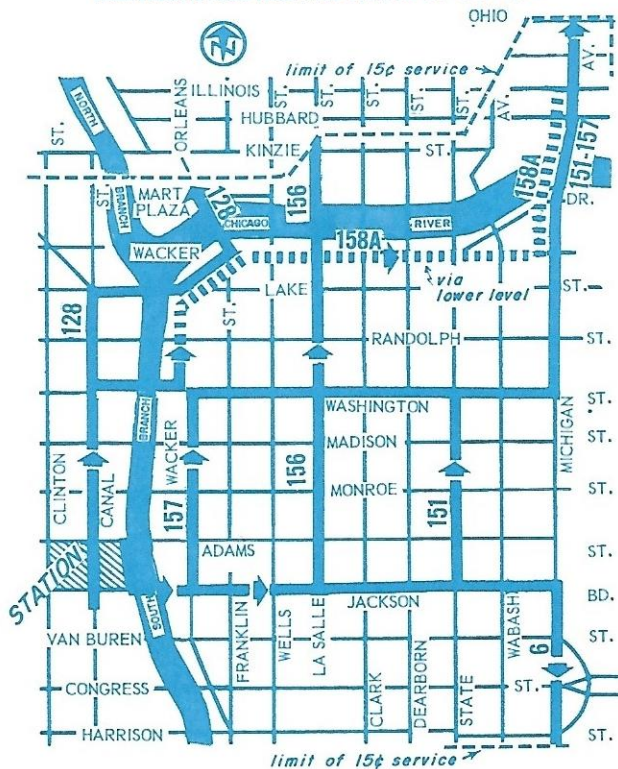

#### LEGEND

-  ROUTING TOWARD DEPOT
-  ROUTING AWAY FROM DEPOT
-  BOARDING POINT AT DEPOT

### AT NORTH WESTERN STATION

\*-15¢ fare applicable here 7 AM to 2 PM, Monday thru Saturday.

# FROM UNION STATION

MONDAY THROUGH SATURDAY

7:00 AM TO 2:00 PM

SEE DETAIL MAPS ON FOLLOWING PAGES FOR  
INDIVIDUAL ROUTING AND HOURS OF SERVICE

ROUTE NO.	ROUTE
6	GARFIELD LOCAL
128	WACKER-ORLEANS
151	SHERIDAN LOCAL
156	WILSON-LA SALLE LOCAL
157	OHIO-UNION STATION
158A	WACKER-EXPRESS (NO STOPS STATION TO STATE ST.)

### GARFIELD LOCAL ROUTE NO. 6

Operates: 6:30 AM to 11:50 PM, Monday thru Friday  
6:45 AM to 11:50 PM, Saturday  
10:20 AM to 11:50 PM, Sunday

**SPECIAL 15¢ FARE APPLIES MONDAY THRU SATURDAY**  
From 7:00 AM to 2:00 PM for Loop-bound passengers boarding only at the depot.  
From Noon to 9:00 PM for depot-bound passengers boarding at any point from Harrison Street north.