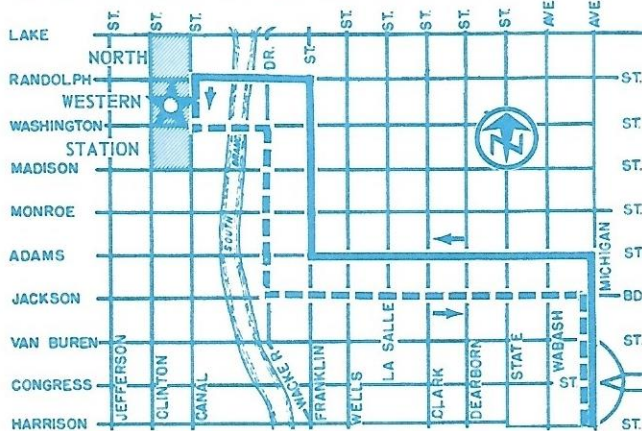

From Noon to 9:00 PM for depot-bound passengers boarding at any point from Harrison Street north.

### HYDE PARK ROUTE NO. 2

SPECIAL 15¢ FARE APPLIES MONDAY THRU SATURDAY  
MONDAY THRU FRIDAY

From 7:15 AM to 9:25 AM for Loop-bound passengers boarding only at the depot.

From 2:50 PM to 6:00 PM for depot-bound passengers boarding at any point from Harrison Street north.

#### LEGEND

-  ROUTING TOWARD DEPOT
-  ROUTING AWAY FROM DEPOT
-  BOARDING POINT AT DEPOT

x65652

### MADISON ROUTE NO. 22-MILWAUKEE ROUTE NO. 56

Operates: 24 hrs. Daily - 7 days per week

SPECIAL 15¢ FARE APPLIES MONDAY THRU SATURDAY

From 7:00 AM to 2:00 PM for Loop-bound passengers boarding only at the depot.