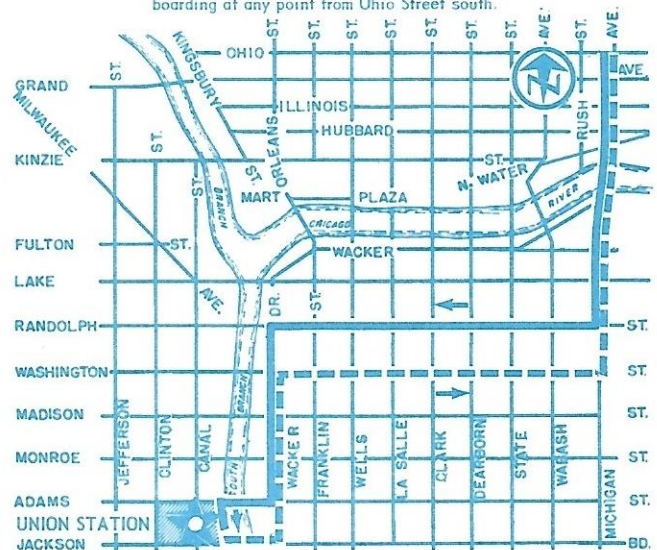

OHIO-UNION STATION ROUTE NO. 157

SPECIAL 15¢ FARE APPLIES MONDAY THRU SATURDAY
From 7:00 AM to 2:00 PM for Loop-bound passengers boarding only at the depot.
From Noon to 8:10 PM for depot-bound passengers boarding at any point from Ohio Street south.