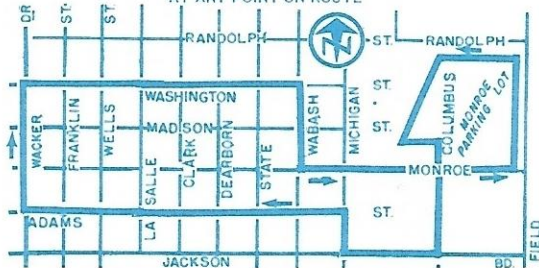

**SATURDAY**

From 7:35 AM to 2:00 PM for Loop-bound passengers boarding only at the depot.  
From Noon to 2:00 PM for depot-bound passengers boarding at any point from Kinzie Street south.

### OHIO-UNION STATION ROUTE NO. 157

**SPECIAL 15¢ FARE APPLIES MONDAY THRU SATURDAY**  
From 7:00 AM to 2:00 PM for Loop-bound passengers boarding only at the depot.  
From Noon to 8:10 PM for depot-bound passengers boarding at any point from Ohio Street south.

## MONROE PARKING LOT ROUTE NO. 148

Operates: 7:30 AM to 6:15 PM Monday thru Saturday  
SPECIAL 15¢ FARE APPLIES TO PASSENGERS BOARDING AT ANY POINT ON ROUTE