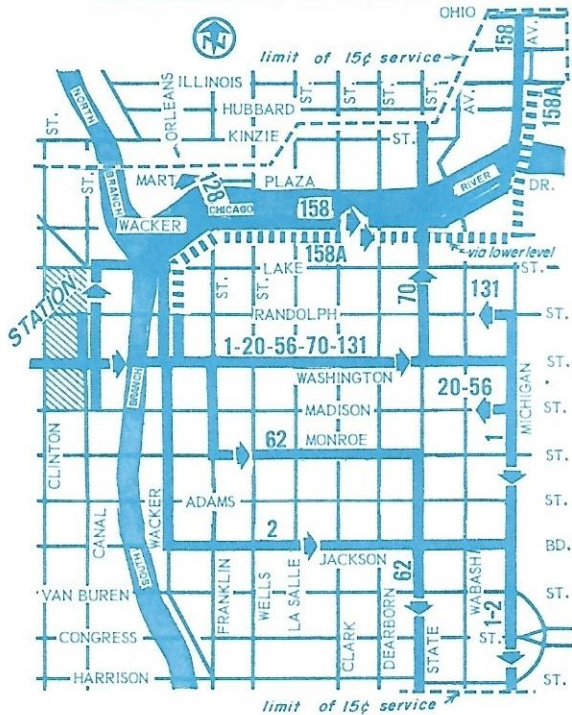

## IN DOWNTOWN CHICAGO

### *16 Low Fare Routes Serving*

- *NORTH WESTERN & UNION DEPOTS*
- *RETAIL & BUSINESS DISTRICTS*
- *MERCHANDISE MART*
- *GRANT PARK & SOLDIER FIELD  
PARKING LOTS*

*Bargain Rate Applies 5-6 Days a Week*

# FROM NORTH WESTERN STATION

MONDAY THROUGH SATURDAY  
7:00 AM TO 2:00 PM

SEE DETAIL MAPS ON FOLLOWING PAGES FOR  
INDIVIDUAL ROUTING AND HOURS OF SERVICE

ROUTE NO.	ROUTE
1	DREXEL-HYDE PARK
2	HYDE PARK
20	MADISON
56	MILWAUKEE
62	ARCHER
70	DIVISION
128	WACKER-ORLEANS
131	WASHINGTON EXPRESS
158	WACKER-NORTH WESTERN STATION
158A	WACKER EXPRESS (NO STOPS STATION TO STATE ST.)

### WILSON-LA SALLE LOCAL ROUTE NO. 156

**SPECIAL 15¢ FARE APPLIES MONDAY THRU FRIDAY**

From 7:10 AM to 2:00 PM for Loop-bound passengers boarding only at the depot.  
From Noon to 6:15 PM for depot-bound passengers boarding at any point from Kinzie Street south.