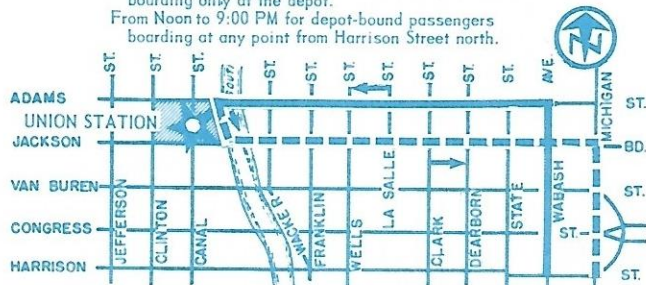

# FROM UNION STATION

MONDAY THROUGH SATURDAY

7:00 AM TO 2:00 PM

SEE DETAIL MAPS ON FOLLOWING PAGES FOR  
INDIVIDUAL ROUTING AND HOURS OF SERVICE

ROUTE NO.	ROUTE
6	GARFIELD LOCAL
128	WACKER-ORLEANS
151	SHERIDAN LOCAL
156	WILSON-LA SALLE LOCAL
157	OHIO-UNION STATION
158A	WACKER-EXPRESS (NO STOPS STATION TO STATE ST.)

# TO UNION STATION

MONDAY THROUGH SATURDAY

NOON TO 9:00 PM

SEE DETAIL MAPS ON FOLLOWING PAGES FOR  
INDIVIDUAL ROUTING AND HOURS OF SERVICE

ROUTE NO.	ROUTE
6	GARFIELD LOCAL
128	WACKER-ORLEANS
151	SHERIDAN LOCAL
156	WILSON-LA SALLE LOCAL
157	OHIO-UNION STATION
158A	WACKER-EXPRESS (NO STOPS STATE ST. TO STATION)

### GARFIELD LOCAL ROUTE NO. 6

Operates: 6:30 AM to 11:50 PM, Monday thru Friday  
6:45 AM to 11:50 PM, Saturday  
10:20 AM to 11:50 PM, Sunday

**SPECIAL 15¢ FARE APPLIES MONDAY THRU SATURDAY**  
From 7:00 AM to 2:00 PM for Loop-bound passengers boarding only at the depot.  
From Noon to 9:00 PM for depot-bound passengers boarding at any point from Harrison Street north.

### SHERIDAN LOCAL ROUTE NO. 151

Operates: 6:55 AM to 12:45 AM Monday thru Saturday  
9:10 AM to 12:45 AM Sunday

**SPECIAL 15¢ FARE APPLIES MONDAY THRU SATURDAY**  
From 7:00 AM to 2:00 PM for Loop-bound passengers boarding only at the depot.  
From Noon to 9:00 PM for depot-bound passengers boarding at any point from Ohio Street south.