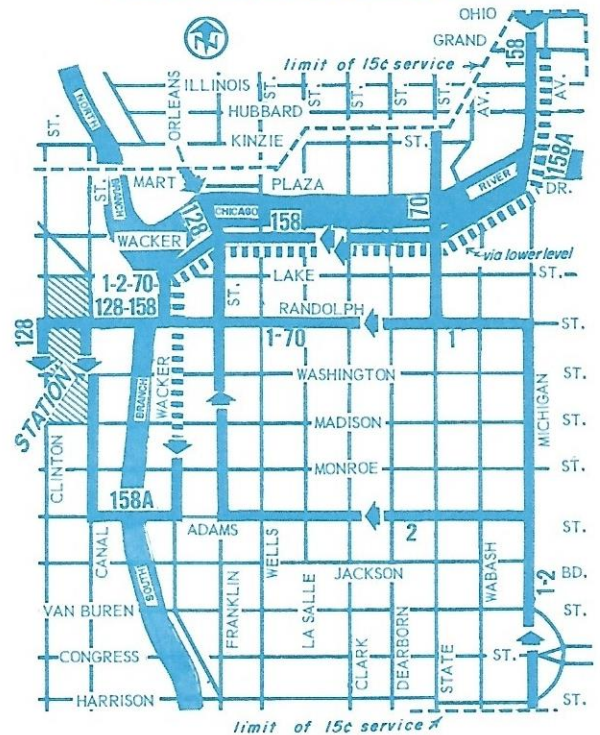

# FROM NORTH WESTERN STATION

MONDAY THROUGH SATURDAY  
7:00 AM TO 2:00 PM

SEE DETAIL MAPS ON FOLLOWING PAGES FOR  
INDIVIDUAL ROUTING AND HOURS OF SERVICE

ROUTE NO.	ROUTE
1	DREXEL-HYDE PARK
2	HYDE PARK
20	MADISON
56	MILWAUKEE
62	ARCHER
70	DIVISION
128	WACKER-ORLEANS
131	WASHINGTON EXPRESS
158	WACKER-NORTH WESTERN STATION
158A	WACKER EXPRESS (NO STOPS STATION TO STATE ST.)

# TO NORTH WESTERN STATION

MONDAY THROUGH SATURDAY  
NOON TO 9:00 PM

SEE DETAIL MAPS ON FOLLOWING PAGES FOR  
INDIVIDUAL ROUTING AND HOURS OF SERVICE

ROUTE NO.	ROUTE
1	DREXEL-HYDE PARK
2	HYDE PARK
70	DIVISION
128	WACKER-ORLEANS
158	WACKER-NORTH WESTERN STATION
158A	WACKER EXPRESS (NO STOPS STATION TO STATE ST.)

### MADISON ROUTE NO. 22-MILWAUKEE ROUTE NO. 56

Operates: 24 hrs. Daily - 7 days per week

SPECIAL 15¢ FARE APPLIES MONDAY THRU SATURDAY

From 7:00 AM to 2:00 PM for Loop-bound passengers boarding only at the depot.

### DIVISION ROUTE NO. 70

Operates: 24 hrs. Daily - 7 days per week

SPECIAL 15¢ FARE APPLIES MONDAY THRU SATURDAY

From 7:00 AM to 2:00 PM for Loop-bound passengers boarding only at the depot.

From Noon to 9:00 PM for depot-bound passengers boarding at any point from Kinzie Street south.