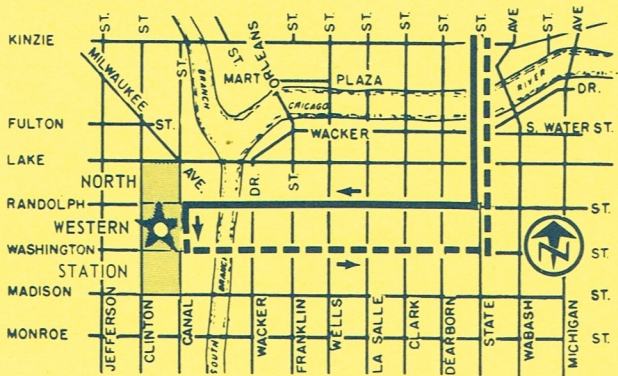

ARCHER ROUTE NO. 62

SPECIAL 15¢ FARE APPLIES MONDAY THRU FRIDAY
 From 7:50 AM to 9:25 AM for Loop-bound passengers boarding only at the depot.

LEGEND

- NORTH WESTERN STATION
- ROUTING TO DEPOT
- - - ROUTING FROM DEPOT
- ★ BOARDING POINT AT DEPOT

TWO NEW 15¢ ROUTES!

WASHINGTON EXPRESS NO. 131
 MILWAUKEE ROUTE NO. 56

Operating 7:00 AM to 2:00 PM Monday thru Saturday

These two additional 15¢ CTA bus routes provide fast, frequent service to State Street stores, the Prudential Building and other important Loop sites. These buses travel east on Washington. They may be boarded from the weather-protected North Western Station underpass located at Washington and Canal Streets.

DIVISION ROUTE NO. 70

Operates: 24 hrs. Daily - 7 days per week
SPECIAL 15c FARE APPLIES MONDAY THRU SATURDAY
 From 7:00 AM to 2:00 PM for Loop-bound passengers
 boarding only at the depot.
 From Noon to 9:00 PM for depot-bound passengers
 boarding at any point from Kinzie Street south.

WACKER-NORTH WESTERN STATION ROUTE NO. 158

SPECIAL 15c FARE APPLIES MONDAY THRU FRIDAY
 From 7:15 AM to 10:00 AM for Loop-bound passengers
 boarding only at the depot.
 From 3:55 PM to 5:30 PM for depot-bound passengers
 boarding at any point from Ohio Street south.