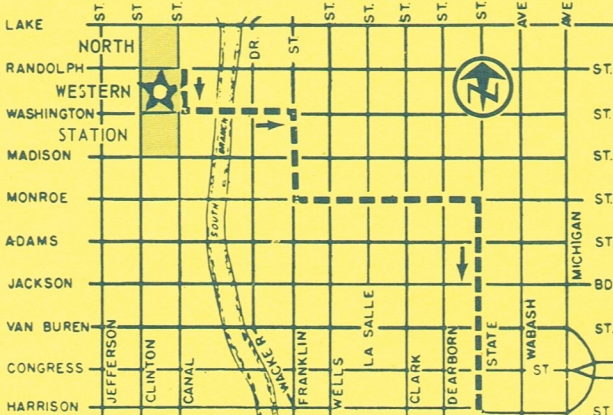

DREXEL-HYDE PARK ROUTE NO. 1

Operates 7:00 AM to 11:50 PM Monday thru Saturday
 SPECIAL 15¢ FARE APPLIES MONDAY THRU SATURDAY
 From 7:00 AM to 2:00 PM for Loop-bound passengers boarding only at the depot.
 From Noon to 9:00 PM for depot-bound passengers boarding at any point
 from Harrison Street north.

ARCHER ROUTE NO. 62

SPECIAL 15¢ FARE APPLIES MONDAY THRU FRIDAY
 From 7:50 AM to 9:25 AM for Loop-bound passengers boarding only at the depot.

LEGEND

- NORTH WESTERN STATION
- ROUTING TO DEPOT
- - - ROUTING FROM DEPOT
- ★ BOARDING POINT AT DEPOT

TWO NEW 15¢ ROUTES!

WASHINGTON EXPRESS NO. 131
 MILWAUKEE ROUTE NO. 56

Operating 7:00 AM to 2:00 PM Monday thru Saturday

These two additional 15¢ CTA bus routes provide fast, frequent service to State Street stores, the Prudential Building and other important Loop sites. These buses travel east on Washington. They may be boarded from the weather-protected North Western Station underpass located at Washington and Canal Streets.

WACKER-NORTH WESTERN STATION ROUTE NO. 158

SPECIAL 15c FARE APPLIES MONDAY THRU FRIDAY
 From 7:15 AM to 10:00 AM for Loop-bound passengers
 boarding only at the depot.
 From 3:55 PM to 5:30 PM for depot-bound passengers
 boarding at any point from Ohio Street south.