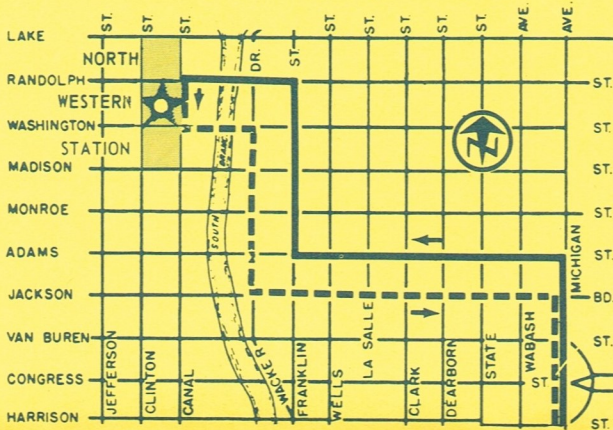

POCKET GUIDE TO
DOWNTOWN CHICAGO

**15¢ BUS
SERVICE**

FOR
C & N W RIDERS

HYDE PARK ROUTE NO. 2

SPECIAL 15¢ FARE APPLIES MONDAY THRU SATURDAY
 MONDAY THRU FRIDAY
 From 7:15 AM to 9:25 AM for Loop-bound passengers boarding only at the depot.
 From 2:50 PM to 6:00 PM for depot-bound passengers boarding at any point
 from Harrison Street north.
 SATURDAY
 From 7:30 AM to 9:00 AM for Loop-bound passengers boarding only at the depot.

DREXEL-HYDE PARK ROUTE NO. 1

Operates 7:00 AM to 11:50 PM Monday thru Saturday
 SPECIAL 15¢ FARE APPLIES MONDAY THRU SATURDAY
 From 7:00 AM to 2:00 PM for Loop-bound passengers boarding only at the depot.
 From Noon to 9:00 PM for depot-bound passengers boarding at any point
 from Harrison Street north.

DIVISION ROUTE NO. 70

Operates: 24 hrs. Daily - 7 days per week
SPECIAL 15c FARE APPLIES MONDAY THRU SATURDAY
 From 7:00 AM to 2:00 PM for Loop-bound passengers
 boarding only at the depot.
 From Noon to 9:00 PM for depot-bound passengers
 boarding at any point from Kinzie Street south.

WACKER-NORTH WESTERN STATION ROUTE NO. 158

SPECIAL 15c FARE APPLIES MONDAY THRU FRIDAY
 From 7:15 AM to 10:00 AM for Loop-bound passengers
 boarding only at the depot.
 From 3:55 PM to 5:30 PM for depot-bound passengers
 boarding at any point from Ohio Street south.