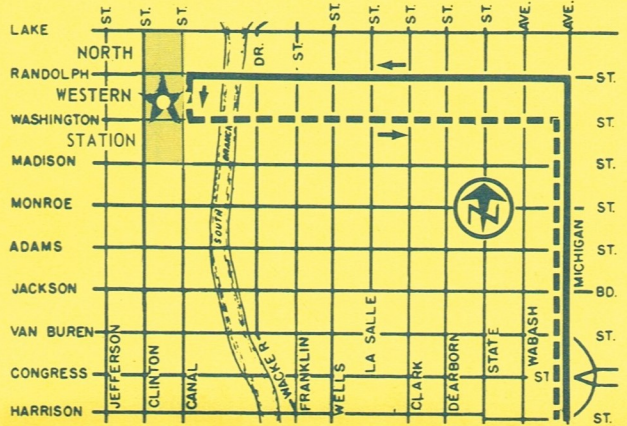

POCKET GUIDE TO
DOWNTOWN CHICAGO

**15¢ BUS
SERVICE**

FOR
C & N W RIDERS

HYDE PARK ROUTE NO. 2

SPECIAL 15¢ FARE APPLIES MONDAY THRU SATURDAY
 MONDAY THRU FRIDAY
 From 7:15 AM to 9:25 AM for Loop-bound passengers boarding only at the depot.
 From 2:50 PM to 6:00 PM for depot-bound passengers boarding at any point
 from Harrison Street north.
 SATURDAY
 From 7:30 AM to 9:00 AM for Loop-bound passengers boarding only at the depot.

DREXEL-HYDE PARK ROUTE NO. 1

Operates 7:00 AM to 11:50 PM Monday thru Saturday
 SPECIAL 15¢ FARE APPLIES MONDAY THRU SATURDAY
 From 7:00 AM to 2:00 PM for Loop-bound passengers boarding only at the depot.
 From Noon to 9:00 PM for depot-bound passengers boarding at any point
 from Harrison Street north.

DIVISION ROUTE NO. 70

Operates: 24 hrs. Daily - 7 days per week
SPECIAL 15c FARE APPLIES MONDAY THRU SATURDAY
 From 7:00 AM to 2:00 PM for Loop-bound passengers
 boarding only at the depot.
 From Noon to 9:00 PM for depot-bound passengers
 boarding at any point from Kinzie Street south.

WACKER-NORTH WESTERN STATION ROUTE NO. 158

SPECIAL 15c FARE APPLIES MONDAY THRU FRIDAY
 From 7:15 AM to 10:00 AM for Loop-bound passengers
 boarding only at the depot.
 From 3:55 PM to 5:30 PM for depot-bound passengers
 boarding at any point from Ohio Street south.