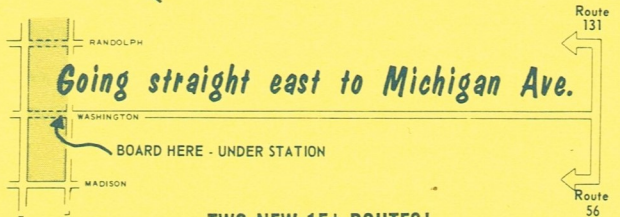

The service is fast, frequent and dependable. We've prepared these handy route maps of the CTA's 15-cent Buses which serve North Western Station for the convenience of new C&NW commuters.

H. A. LENSKE

Director, Commuter & Passenger Services

ARCHER ROUTE NO. 62

SPECIAL 15¢ FARE APPLIES MONDAY THRU FRIDAY
 From 7:50 AM to 9:25 AM for Loop-bound passengers boarding only at the depot.

LEGEND

- NORTH WESTERN STATION
- ROUTING TO DEPOT
- - - ROUTING FROM DEPOT
- ★ BOARDING POINT AT DEPOT

TWO NEW 15¢ ROUTES!

WASHINGTON EXPRESS NO. 131
 MILWAUKEE ROUTE NO. 56

Operating 7:00 AM to 2:00 PM Monday thru Saturday

These two additional 15¢ CTA bus routes provide fast, frequent service to State Street stores, the Prudential Building and other important Loop sites. These buses travel east on Washington. They may be boarded from the weather-protected North Western Station underpass located at Washington and Canal Streets.

WACKER-NORTH WESTERN STATION ROUTE NO. 158

SPECIAL 15c FARE APPLIES MONDAY THRU FRIDAY
 From 7:15 AM to 10:00 AM for Loop-bound passengers
 boarding only at the depot.
 From 3:55 PM to 5:30 PM for depot-bound passengers
 boarding at any point from Ohio Street south.