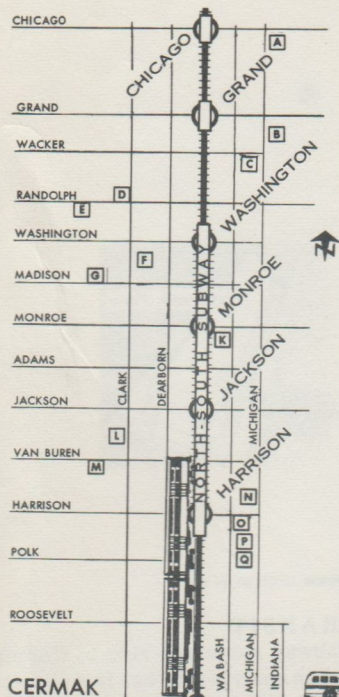

METROPOLITAN

TRANSIT

How to reach McCORMICK PLACE Lake Front Exposition Center from any point in Chicago

VIA RAPID TRANSIT

Board any "B" train on North-South "L"-Subway route and ride to Cermak "L" station. Transfer to eastbound Cermak bus and ride direct to entrance.

To reach North-South route from other Rapid Transit lines:

From Ravenswood, transfer at Fullerton "L" station;

From Lake, transfer at State-Van Buren "L" station to Jackson Van Buren station in the State street subway.

From Congress, Douglas and Milwaukee, transfer via lower level passageways located at Washington and Jackson subway stations.

All Rapid Transit routes are easily reached by Surface lines.

VIA SURFACE ROUTES

Transfer from any intersecting north-south Surface route to eastbound Cermak bus between Cicero avenue (4800 W.) and Indiana avenue (200 E.) and ride direct to entrance.

(over)

X 7590 B 7-1-64

The BEST routes between DOWNTOWN and McCORMICK PLACE LAKE FRONT EXPOSITION CENTER