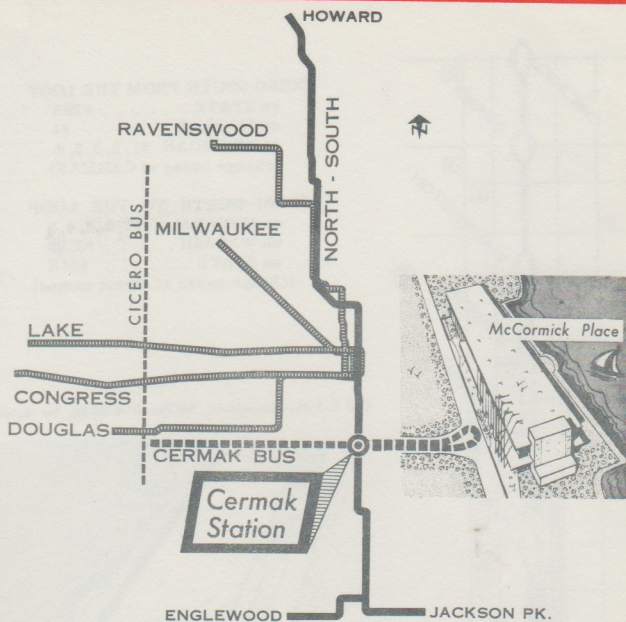

METROPOLITAN

TRANSIT

How to reach McCORMICK PLACE Lake Front Exposition Center from any point in Chicago

VIA RAPID TRANSIT

Board any "B" train on North-South "L"-Subway route and ride to Cermak "L" station. Transfer to eastbound Cermak bus and ride direct to entrance.

To reach North-South route from other Rapid Transit lines:

From Ravenswood, transfer at Fullerton "L" station;

From Lake, transfer at State-Van Buren "L" station to Jackson Van Buren station in the State street subway.

From Congress, Douglas and Milwaukee, transfer via lower level passageways located at Washington and Jackson subway stations.

All Rapid Transit routes are easily reached by Surface lines.

VIA SURFACE ROUTES

Transfer from any intersecting north-south Surface route to eastbound Cermak bus between Cicero avenue (4800 W.) and Indiana avenue (200 E.) and ride direct to entrance.

(over)

X 7590 B 7-1-64

The BEST routes between DOWNTOWN and McCORMICK PLACE LAKE FRONT EXPOSITION CENTER