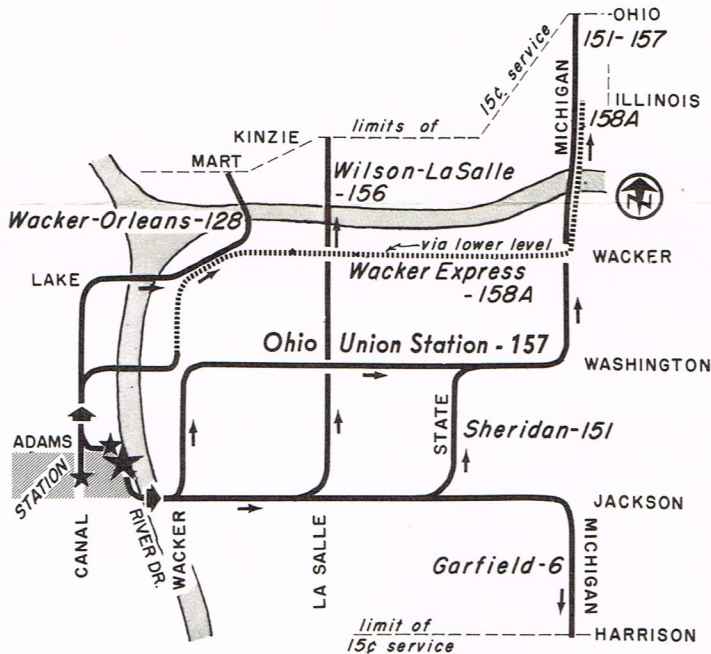

FROM UNION STATION

MONDAY
through
SATURDAY

DAYS
HOURS

7:00AM
TO
2:00PM