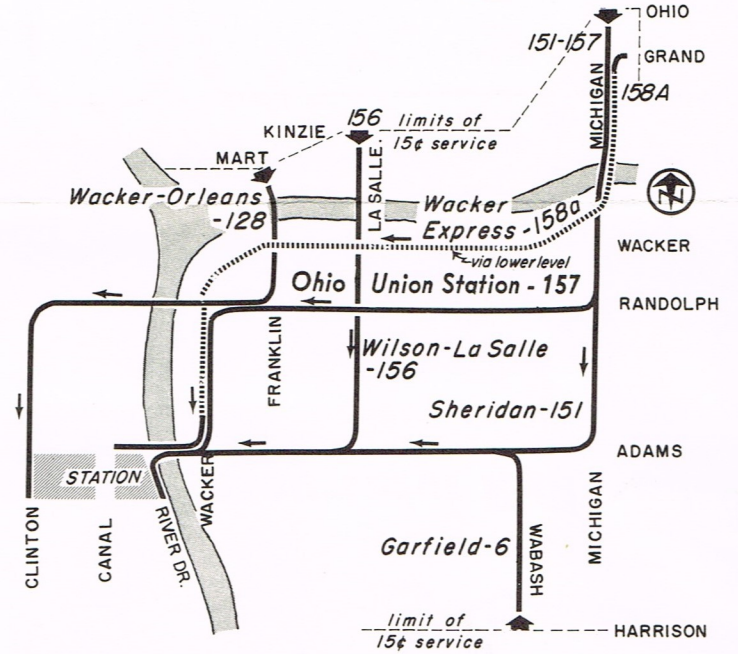

FAST **FREQUENT** **15c BUS SERVICE** **ACROSS THE LOOP**

Starting June 22, 1964 you will be afforded a comprehensive new CTA 15c bus service to and from the Union Station and the loop.

To use this new service, go directly up the east stairs of the station concourse to the new bus terminal on Riverside Drive. (Wacker-Orleans bus No. 128 to Merchandise Mart, and Wacker Express bus No. 158A via lower level Wacker Drive, will continue to depart from Canal Street entrance of Union Station.)

The maps herein show the six routes of this new CTA bus service . . . and the hours and days of the week each route will be available.

NEW CONVENIENCE FOR MILWAUKEE ROAD RIDERS

15c Service from and to UNION STATION

★BOARD HERE FOR 15¢ FARE DURING HOURS SPECIFIED BELOW

ROUTE NO.	ROUTE	APPROXIMATE HOURS
6	GARFIELD LOCAL	7:00 AM to 2:00 PM MON. THRU SAT.
128	WACKER-ORLEANS (BOARD ON CANAL ST.)	7:20 AM to 9:15 AM MON. THRU FRI.
151	SHERIDAN LOCAL	7:00 AM to 2:00 PM MON. THRU SAT.
156	WILSON-LA SALLE LOCAL	7:10 AM to 2:00 PM MON. THRU FRI. 7:35 AM to 2:00 PM SAT.
157	OHIO UNION STATION	7:00 AM to 2:00 PM MON. THRU SAT.
158A	WACKER-EXPRESS (BOARD ON CANAL ST.) (NO STOPS DEPOT TO STATE ST.)	7:55 AM to 8:50 AM MON. THRU FRI.

FOR 15¢ FARE, DEPOT-BOUND PASSENGERS MAY BOARD AT ANY POINT ON SECTIONS OF ROUTE SHOWN DURING HOURS SPECIFIED BELOW

ROUTE NO.	ROUTE	APPROXIMATE HOURS
6	GARFIELD LOCAL	NOON to 9:00 PM MON. THRU SAT.
128	WACKER-ORLEANS (VIA CLINTON ST.)	4:10 PM to 5:20 PM MON. THRU FRI.
151	SHERIDAN LOCAL	NOON to 9:00 PM MON. THRU SAT.
156	WILSON-LA SALLE LOCAL	NOON to 6:15 PM MON. THRU FRI. NOON to 2:00 PM SAT.
157	OHIO UNION STATION	NOON to 8:10 PM MON. THRU SAT.
158A	WACKER-EXPRESS (VIA ADAMS ST.) (NO STOPS STATE ST. TO DEPOT)	4:15 PM to 5:15 PM MON. THRU FRI.