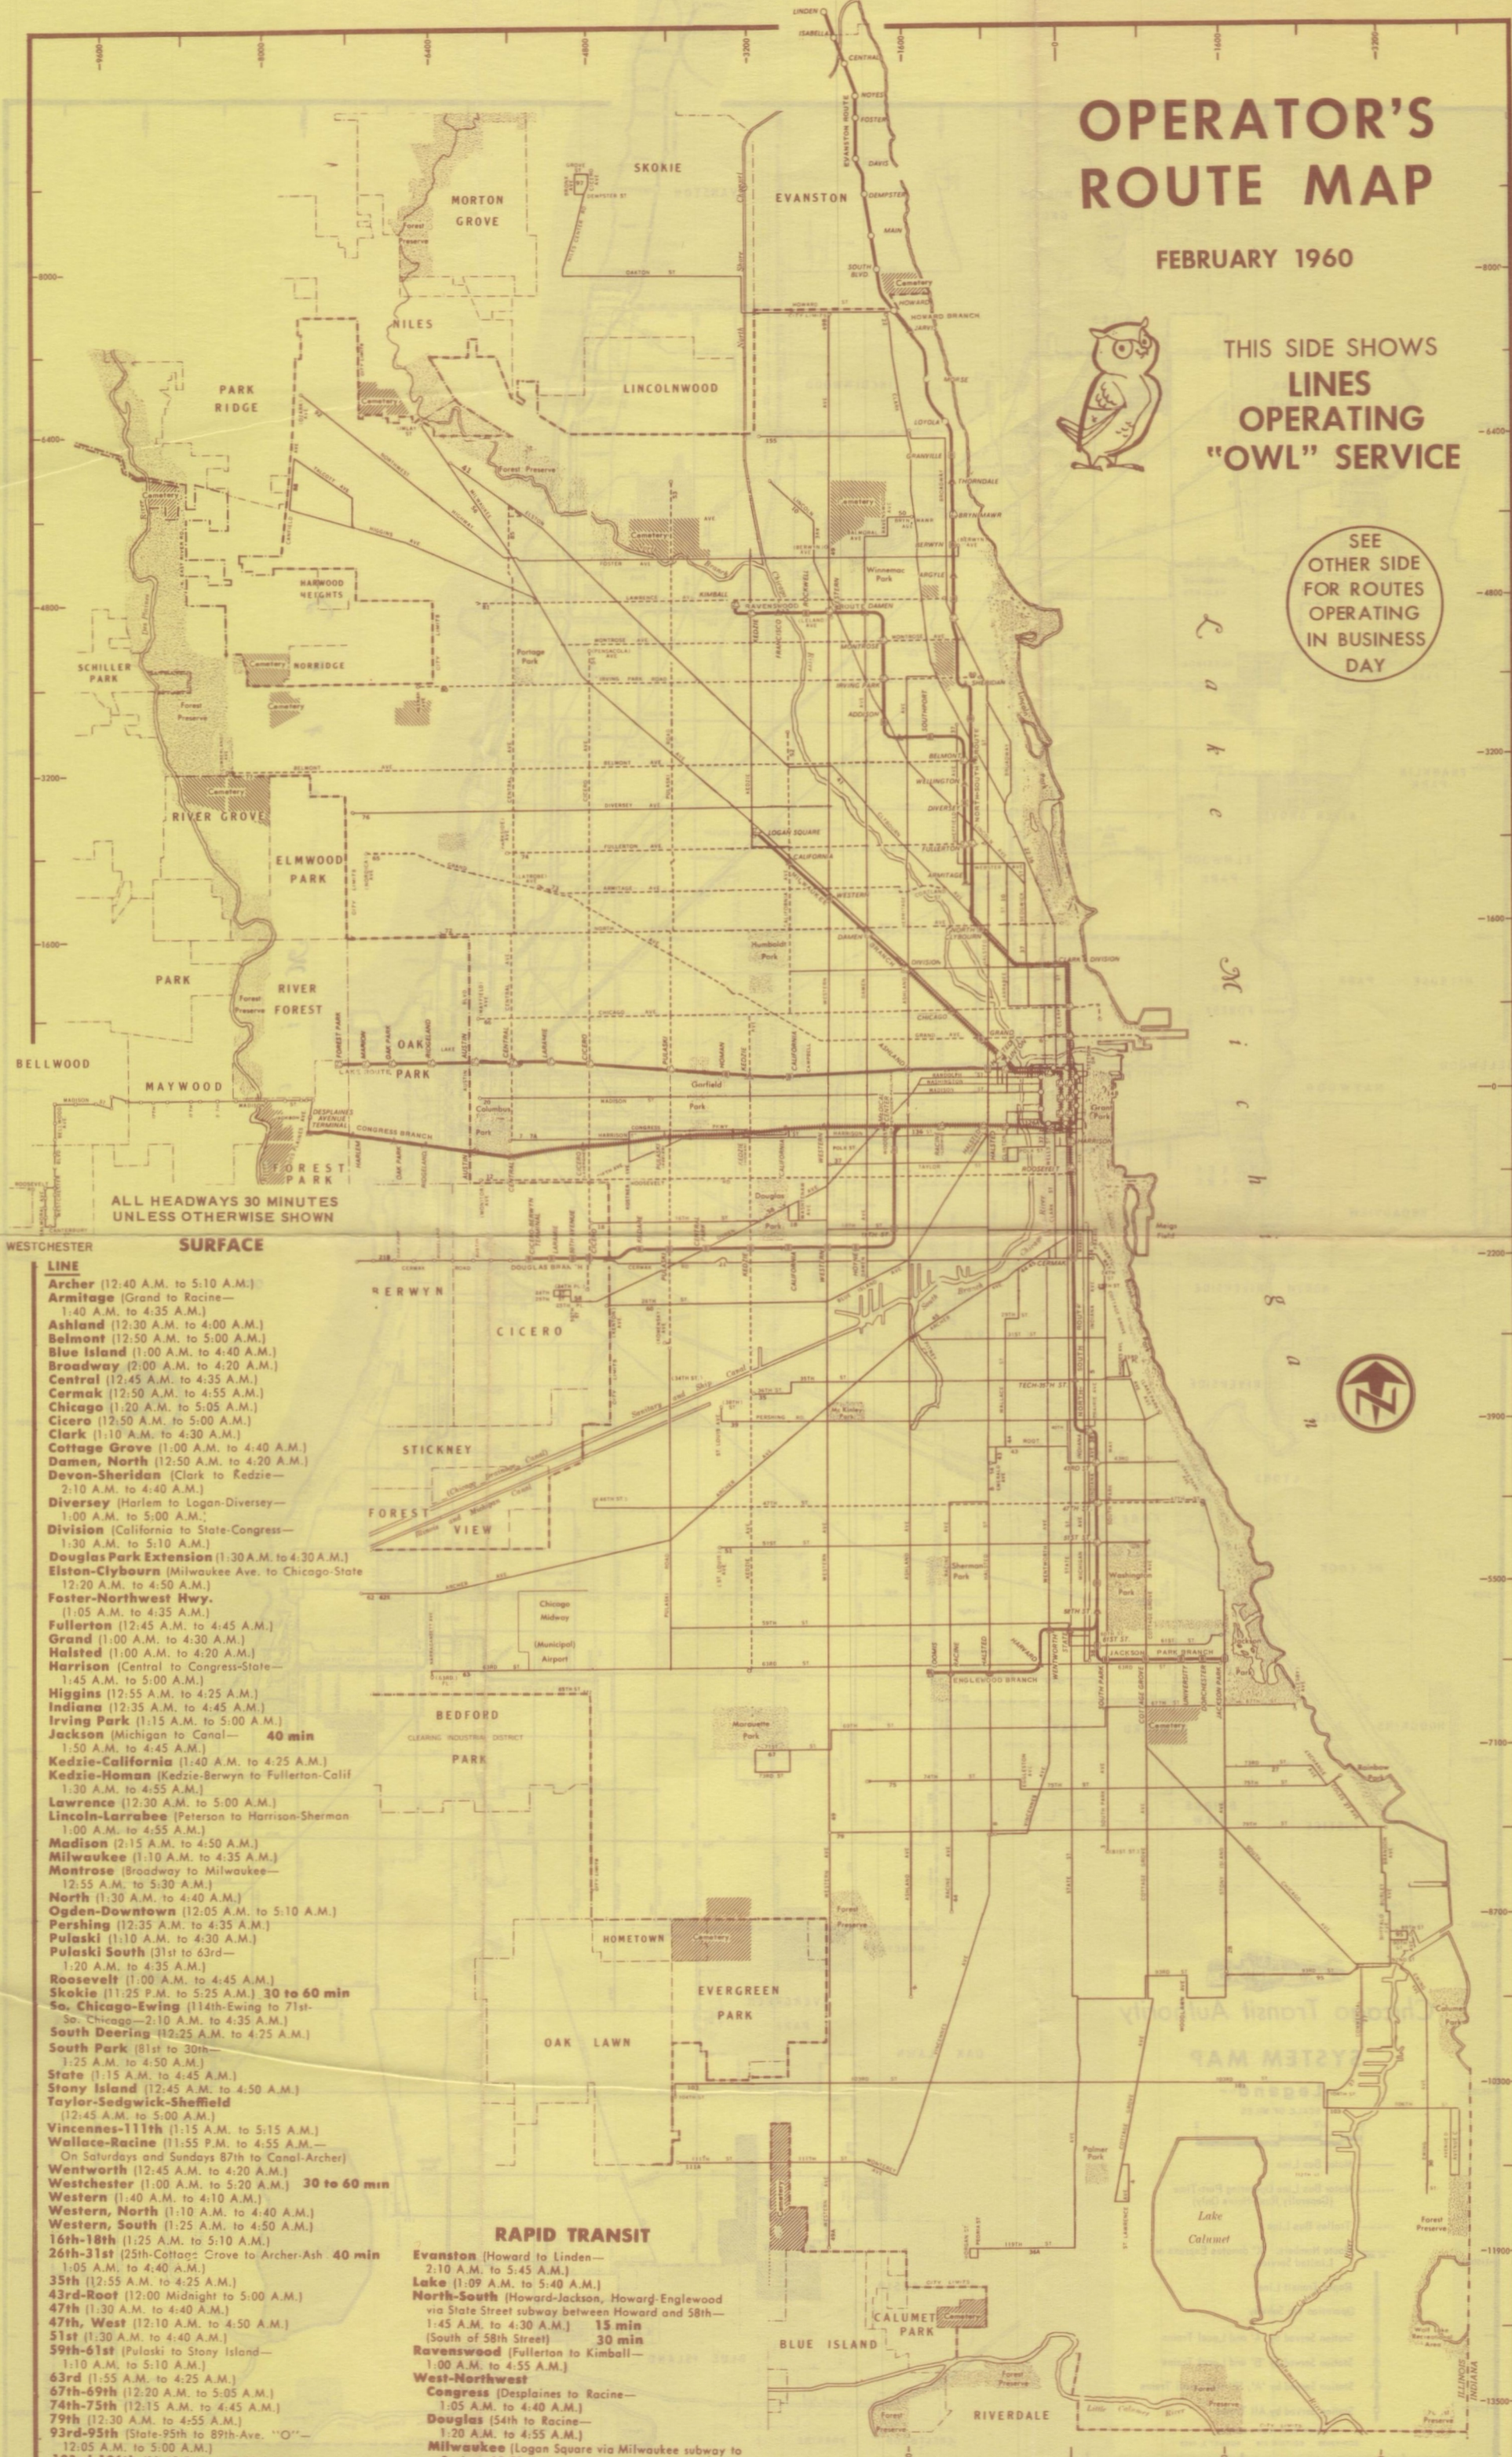

OPERATOR'S ROUTE MAP

FEBRUARY 1960

THIS SIDE SHOWS
LINES
OPERATING
"OWL" SERVICE

SEE
OTHER SIDE
FOR ROUTES
OPERATING
IN BUSINESS
DAY

ALL HEADWAYS 30 MINUTES
UNLESS OTHERWISE SHOWN

1. **SURFACE**
2. **Archer** (12:40 A.M. to 5:10 A.M.)
   - **Armitage** (Grand to Racine—
     1:40 A.M. to 4:35 A.M.)
   - **Ashland** (12:30 A.M. to 4:00 A.M.)
   - **Belmont** (12:50 A.M. to 5:00 A.M.)
   - **Blue Island** (1:00 A.M. to 4:40 A.M.)
   - **Broadway** (2:00 A.M. to 4:20 A.M.)
   - **Central** (12:45 A.M. to 4:35 A.M.)
   - **Cermak** (12:50 A.M. to 4:55 A.M.)
   - **Chicago** (1:20 A.M. to 5:05 A.M.)
   - **Cicero** (12:50 A.M. to 5:00 A.M.)
   - **Clark** (1:10 A.M. to 4:30 A.M.)
   - **Cottage Grove** (1:00 A.M. to 4:40 A.M.)
   - **Damen, North** (12:50 A.M. to 4:20 A.M.)
   - **Devon-Sheridan** (Clark to Kedzie—
     2:10 A.M. to 4:40 A.M.)
   - **Diversey** (Harlem to Logan-Diversey—
     1:00 A.M. to 5:00 A.M.)
   - **Division** (California to State-Congress—
     1:30 A.M. to 5:10 A.M.)
   - **Douglas Park Extension** (1:30 A.M. to 4:30 A.M.)
   - **Elsion-Clybourn** (Milwaukee Ave. to Chicago-State
     12:20 A.M. to 4:50 A.M.)
   - **Foster-Northwest Hwy.**
     (1:05 A.M. to 4:35 A.M.)
   - **Fullerton** (12:45 A.M. to 4:45 A.M.)
   - **Grand** (1:00 A.M. to 4:30 A.M.)
   - **Halsted** (1:00 A.M. to 4:20 A.M.)
   - **Harrison** (Central to Congress-State—
     1:45 A.M. to 5:00 A.M.)
   - **Higgins** (12:55 A.M. to 4:25 A.M.)
   - **Indiana** (12:35 A.M. to 4:45 A.M.)
   - **Irving Park** (1:15 A.M. to 5:00 A.M.)
   - **Jackson** (Michigan to Canal—
     1:50 A.M. to 4:45 A.M.) **40 min**
   - **Kedzie-California** (1:40 A.M. to 4:25 A.M.)
   - **Kedzie-Homan** (Kedzie-Berwyn to Fullerton-Calif
     1:30 A.M. to 4:55 A.M.)
   - **Lawrence** (12:30 A.M. to 5:00 A.M.)
   - **Lincoln-Larrabee** (Peterson to Harrison-Sherman
     1:00 A.M. to 4:55 A.M.)
   - **Madison** (2:15 A.M. to 4:50 A.M.)
   - **Milwaukee** (1:10 A.M. to 4:35 A.M.)
   - **Montrose** (Broadway to Milwaukee—
     12:55 A.M. to 5:30 A.M.)
   - **North** (1:30 A.M. to 4:40 A.M.)
   - **Ogden-Downtown** (12:05 A.M. to 5:10 A.M.)
   - **Pershing** (12:35 A.M. to 4:35 A.M.)
   - **Pulaski** (1:10 A.M. to 4:30 A.M.)
   - **Pulaski South** (31st to 63rd—
     1:20 A.M. to 4:35 A.M.)
   - **Roosevelt** (1:00 A.M. to 4:45 A.M.)
   - **Skokie** (11:25 P.M. to 5:25 A.M.) **30 to 60 min**
     So. Chicago—2:10 A.M. to 4:35 A.M.)
   - **South Deering** (12:25 A.M. to 4:25 A.M.)
   - **South Park** (81st to 30th—
     1:25 A.M. to 4:50 A.M.)
   - **State** (1:15 A.M. to 4:45 A.M.)
   - **Stony Island** (12:45 A.M. to 4:50 A.M.)
   - **Taylor-Sedgwick-Sheffield**
     (12:45 A.M. to 5:00 A.M.)
   - **Vincennes-111th** (1:15 A.M. to 5:15 A.M.)
   - **Wallace-Racine** (11:55 P.M. to 4:55 A.M.—
     On Saturdays and Sundays 87th to Canal-Archer)
   - **Wentworth** (12:45 A.M. to 4:20 A.M.)
   - **Westchester** (1:00 A.M. to 5:20 A.M.) **30 to 60 min**
   - **Western** (1:40 A.M. to 4:10 A.M.)
   - **Western, North** (1:10 A.M. to 4:40 A.M.)
   - **Western, South** (1:25 A.M. to 4:50 A.M.)
   - **16th-18th** (1:25 A.M. to 5:10 A.M.)
   - **26th-31st** (25th-Cottage Grove to Archer-Ash **40 min**
     1:05 A.M. to 4:40 A.M.)
   - **35th** (12:55 A.M. to 4:25 A.M.)
   - **43rd-Root** (12:00 Midnight to 5:00 A.M.)
   - **47th** (1:30 A.M. to 4:40 A.M.)
   - **47th, West** (12:10 A.M. to 4:50 A.M.)
   - **51st** (1:30 A.M. to 4:40 A.M.)
   - **59th-61st** (Pulaski to Stony Island—
     1:10 A.M. to 5:10 A.M.)
   - **63rd** (1:55 A.M. to 4:25 A.M.)
   - **67th-69th** (12:20 A.M. to 5:05 A.M.)
   - **74th-75th** (12:15 A.M. to 4:45 A.M.)
   - **79th** (12:30 A.M. to 4:55 A.M.)
   - **93rd-95th** (State-95th to 89th-Ave. "O"—
     12:05 A.M. to 5:00 A.M.)
   - **103rd-106th** (11:45 P.M. to 5:00 A.M.)