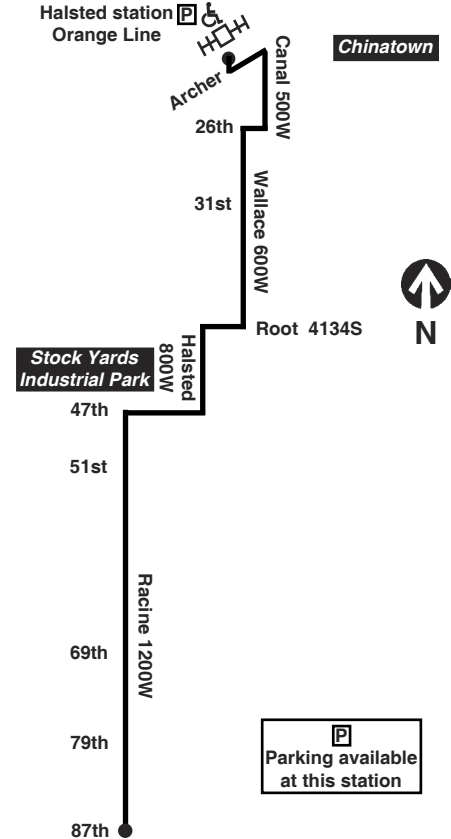

R - trip begins/ends at Racine/74th at time shown