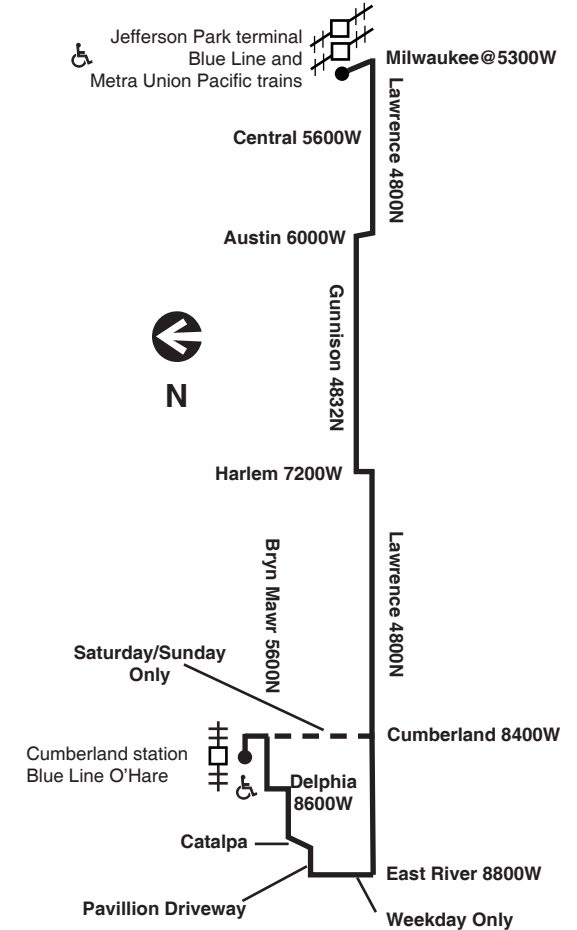

Eastbound

LV Cumberland Blue Ln	Lawrence/Canfield	Lawrence/Harlem	Lawrence/Austin	AR Jefferson Park
5:28a	5:35a	5:42a	5:49a	5:55a
5:48	5:55	6:02	6:09	6:15
6:07	6:14	6:21	6:28	6:34
6:25	6:32	6:39	6:46	6:52
6:43	6:51	6:59	7:07	7:14
7:01	7:09	7:17	7:25	7:32
7:19	7:27	7:35	7:43	7:50
7:39	7:47	7:55	8:03	8:10
8:00	8:08	8:16	8:23	8:29
8:22	8:30	8:38	8:45	8:51
8:44	8:52	9:00	9:07	9:13
9:07	9:15	9:23	9:30	9:36
9:32	9:40	9:48	9:55	10:01
9:57	10:05	10:13	10:20	10:26
10:22	10:30	10:38	10:45	10:51
10:46	10:54	11:02	11:09	11:15
11:11	11:19	11:27	11:34	11:40
11:36	11:44	11:52	11:59	12:05p
12:01p	12:09	12:17p	12:24p	12:30
12:26	12:34	12:42	12:49	12:55
12:51	12:59	1:07	1:14	1:20
1:16	1:24	1:32	1:39	1:45
1:41	1:49	1:57	2:04	2:10
2:06	2:14	2:22	2:29	2:35
2:31	2:39	2:47	2:54	3:00
2:56	3:04	3:12	3:19	3:25
3:21	3:29	3:38	3:45	3:52
3:46	3:54	4:03	4:10	4:17
4:10	4:18	4:27	4:34	4:41
4:32	4:41	4:51	4:58	5:05
4:53	5:02	5:12	5:19	5:26
5:13	5:22	5:32	5:39	5:46
5:33	5:42	5:52	5:59	6:06
5:52	6:01	6:11	6:18	6:25
6:11	6:20	6:30	6:37	6:44
6:30	6:39	6:49	6:56	7:03
6:53	7:02	7:12	7:19	7:26
7:16	7:25	7:35	7:42	7:49
7:41	7:49	7:58	8:05	8:12
8:12	8:20	8:28	8:35	8:41
8:46	8:54	9:01	9:07	9:13
9:20	9:28	9:35	9:41	9:47
9:54	10:02	10:09	10:15	10:20
10:28	10:36	10:43	10:49	10:54

81W West Lawrence

Effective Mar. 24, 2024

All CTA buses are accessible

Saturday

#81W West Lawrence

Eastbound

LV Cumber-land Blue Ln	Lawrence/Canfield	Lawrence/Harlem	Lawrence/Austin	AR Jefferson Park
5:20a	5:26a	5:30a	5:36a	5:40a
5:50	5:56	6:00	6:06	6:10
6:20	6:26	6:30	6:36	6:40
6:50	6:56	7:00	7:06	7:10
7:20	7:26	7:30	7:36	7:40
7:50	7:56	8:00	8:06	8:10
8:20	8:26	8:30	8:36	8:40
8:50	8:56	9:00	9:06	9:10
9:20	9:26	9:30	9:36	9:40
9:50	9:56	10:00	10:06	10:10
10:20	10:26	10:30	10:36	10:40