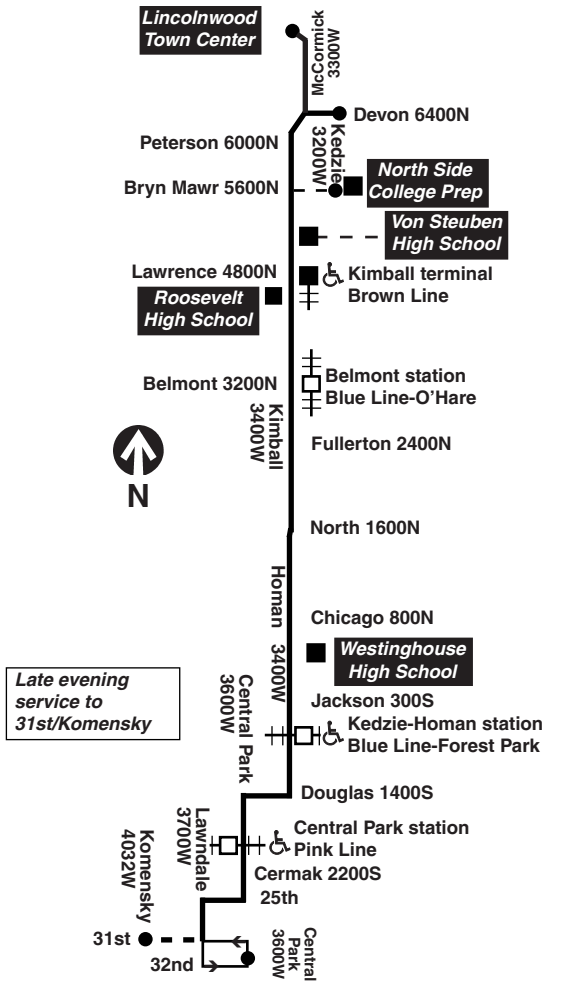

Federal law requires priority seating be designated for seniors and people with disabilities. **Please stand up** and yield these seats when needed for qualifying riders or when asked.

Schedules and other info in this timetable are subject to change. CTA does not assume responsibility for errors in timetables nor for inconvenience or damage resulting from delays.

Pay close attention to destination signs and announcements when boarding: added service may sometimes be provided over portions of this or any bus route and some trips can end before the furthest terminal on a line depending on service needs or time of day.

Bicycle racks are installed on the front of all CTA buses and are allowed on CTA trains during certain hours. See our [Bike & Ride brochure](#) or webpage for help on how to use racks and more.

Know before you go: Get alerts from us by text or e-mail about planned service changes every week or instant alerts for unplanned reroutes and disruptions. Sign up for CTA Updates today at transitchicago.com/updates.

For more travel information, use the Ventra app or call the RTA Travel Information Center at 312-836-7000. *Para obtener mayor información, en Español, llame al Centro de Información a 312-836-7000.*

Chicago Transit Authority

82 Kimball/Homan

Effective Dec. 17, 2023

All CTA buses are accessible

transitchicago.com/bus/82

Monday thru Friday

#82 Kimball/Homan

Northbound

LV 31st/ Central Pk	LV Central Pk/ Cermak	Homan/ Jackson	Kimball/ Fullerton	Kimball Brown Line stn	AR Devon/ Kedzie	AR Lincoln- wood Town Ctr
----	4:01R	4:05a	4:21a	4:35a	4:45a	----
----	4:21R	4:25	4:41	4:55	5:05	----
4:30a	4:35	4:45	5:01	5:16	5:26	----
4:50	4:55	5:05	5:21	5:37	5:48	----
----	5:16R	5:20	5:37	5:56	6:08	----
5:17	5:22	5:32	5:49	6:08	6:20	----
----	5:39R	5:43	6:01	6:21	6:34	----
5:35	5:41	5:51	6:09	6:29	6:43	----
----	5:54R	5:58	6:16	6:36	6:50	----
5:48	5:54	6:04	6:22	6:42	6:56	----
----	5:59	6:10	6:28	6:49	7:04	----
----	6:11RS	6:15	6:34	6:56	7:05PS	----
6:03	6:09	6:20	6:39	7:01	7:16	----
----	6:21RS	6:25	6:44	7:06	7:15PS	----
----	6:19	6:30	6:49	7:11	7:26	----
----	6:31RS	6:35	6:54	7:16	7:25PS	----
6:23	6:29	6:40	6:59	7:21	7:36	----
----	6:41RS	6:45	7:04	7:26	7:35PS	----
----	6:39	6:50	7:09	7:31	7:46	----
6:43	6:49	7:02	7:22	7:44	7:58	----
----	7:02RS	7:07	7:27	7:49	7:58PS	----
----	6:59	7:12	7:32	7:54	8:08	----
7:03	7:09	7:22	7:42	8:04	8:18	----
7:15	7:21	7:34	7:54	8:16	8:30	----
7:30	7:36	7:50	8:10	8:31	8:45	----
7:45	7:51	8:05	8:25	8:46	----	9:01a

then every 11 to 16 minutes to Lincolnwood Town Center until

1:02p	1:08p	1:20p	1:41p	2:01p	----	2:17p
1:10	1:16	1:29	1:50	2:11	----	2:27
----	1:32R	1:37	1:59	2:21	----	2:37
1:27	1:33	1:46	2:08	2:31	----	2:47
----	1:49R	1:54	2:16	2:39	----	2:55
1:43	1:49	2:02	2:24	2:47	----	3:03
----	2:05R	2:10	2:32	2:55	----	3:11
1:59	2:05	2:18	2:40	3:03	----	3:19
----	2:21R	2:26	2:48	3:11	----	3:27
2:14	2:20	2:33	2:55	3:19	----	3:35
----	2:36R	2:41	3:04	3:28	----	3:44
2:29	2:35	2:49	3:11	3:36	----	3:52
----	2:51R	2:56	3:19	3:43	----	4:00
2:44	2:50	3:04	3:26	3:51	----	4:08
----	3:05R	3:11	3:34	4:00	----	4:17
2:59	3:05	3:19	3:42	4:08	----	4:25
----	3:22R	3:28	3:51	4:17	----	4:34
3:17	3:23	3:37	4:00	4:26	----	4:43
3:26	3:32	3:46	4:09	4:35	----	4:52
----	3:49R	3:55	4:18	4:44	----	5:01
3:44	3:50	4:04	4:27	4:53	----	5:10

then every 10 to 22 minutes to Lincolnwood Town Center until

8:33	8:38	8:48	9:07	9:22	----	9:36
8:55	9:00	9:10	9:28	9:42	9:53p	----
9:17K	9:23	9:33	9:51	10:05	10:16	----
9:39K	9:45	9:55	10:12	10:26	10:36	----
10:02K	10:08	10:18	10:34	10:47	10:57	----
10:24K	10:30	10:40	10:56	11:09	11:19	----
10:47K	10:53	11:02	11:17	11:31	11:41	----
11:09K	11:15	11:23	11:38	11:52	12:03a	----
11:32K	11:38	11:46	12:01a	12:15a	12:26	----
11:55K	12:01a	12:09a	12:24	12:38	12:49	----
12:18K	12:24	12:32	12:47	1:01	1:12	----
12:26K	12:32	12:40	----	----	----	----
12:46K	12:52	1:00	----	----	----	----
1:29K	1:35	1:43	----	----	----	----

C - trip ends at Homan/Congress at time shown
K - trip begins/ends at 31st/Komensky at time shown
P - trip ends at Peterson/Kimball at time shown
R - trip begins/ends at Homan/Roosevelt at time shown
S - trip operates on school days only

Southbound