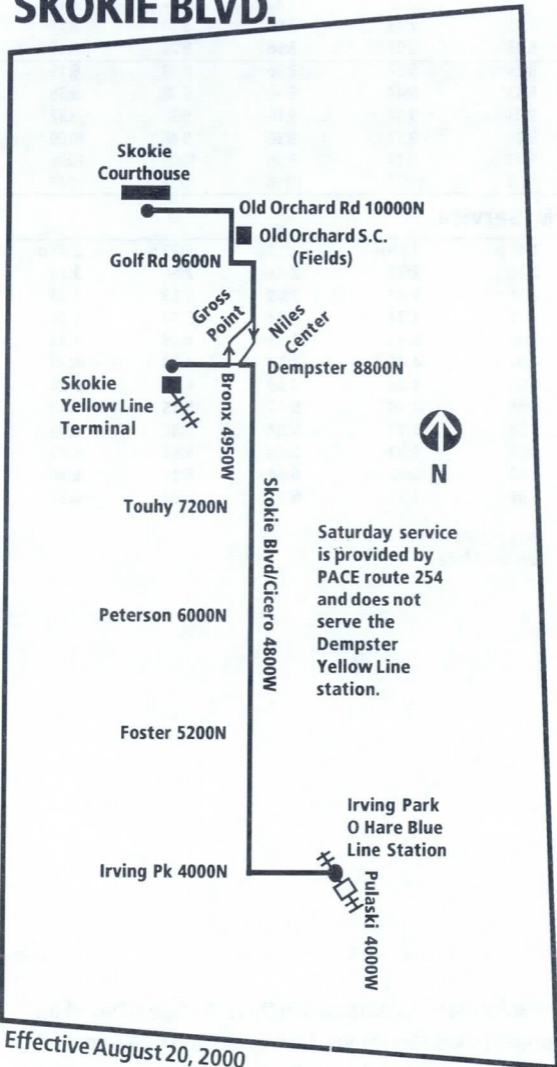

54A

NORTH CICERO/ SKOKIE BLVD.

Effective August 20, 2000

Monday through Friday

Southbound

Leave Court House	Leave Old Orchard (Fields)	Dempster Station	Touhy/Cicero	Leave Irving Park Blue Line
6:08 a	6:11 a	6:20 a	6:27 a	6:50 a
6:32	6:35	6:44	6:52	7:16
6:52	6:55	7:04	7:13	7:38
7:11	7:15	7:23	7:33	8:00
7:28	7:32	7:40	7:51	8:18
7:45	7:49	7:58	8:10	8:37
8:03	8:07	8:16	8:28	8:55
8:23	8:27	8:36	8:48	9:15
8:43	8:47	8:56	9:08	9:35
9:03	9:07	9:16	9:28	9:52
9:23	9:27	9:36	9:46	10:09
9:43	9:47	9:56	10:05	10:26
10:03	10:07	10:16	10:24	10:43

Saturday

Southbound

Leave Old Orchard Fields	Dempster/ Skokie Blvd	Touhy/ Cicero	Foster/ Cicero	Arrive Irving Park/ Blue Line
6:15 a	6:22 a	6:28 a	6:34 a	6:44 a
6:55	7:02	7:08	7:14	7:24
7:35	7:42	7:48	7:54	8:04
8:15	8:22	8:28	8:34	8:44
9:00	9:07	9:13	9:19	9:29
9:30	9:39	9:46	9:54	10:07
10:00	10:09	10:16	10:24	10:37
10:30	10:39	10:46	10:54	11:07
11:00	11:09	11:16	11:24	11:37
11:25	11:35	11:44	11:52	12:06p
11:55	12:05p	12:14p	12:22p	12:36
12:25p	12:35	12:44	12:52	1:06
12:55	1:05	1:14	1:22	1:36
1:25	1:35	1:44	1:52	2:06
1:55	2:05	2:14	2:22	2:36
2:25	2:35	2:44	2:52	3:06
2:55	3:05	3:14	3:22	3:36
3:25	3:35	3:44	3:52	4:04
4:00	4:09	4:17	4:24	4:35
4:30	4:39	4:47	4:54	5:05
5:00	5:09	5:17	5:24	5:35
5:40	5:49	5:57	6:04	6:15
6:25	6:34	6:42	6:49	7:00