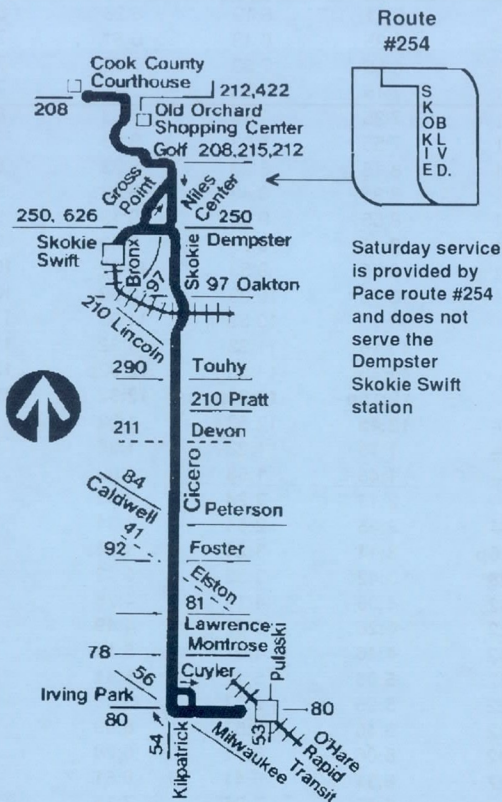

## North Cicero/ Skokie Blvd.

For more information call the RTA  
Travel Information Center in  
Chicago 836-7000  
suburbs 1-(800)-972-7000 toll-free

Open every day of the year from 5AM until 1AM next day.

# Saturday Route #254

## Southbound

Leave Old Orchard (Fields)	Dempster & Skokie Blvd	Touhy & Skokie Blvd.	Foster & Irving Park/ Cicero	Arrive WNW
6:30a	6:35a	6:41a	6:47a	6:57a
7:00	7:05	7:11	7:17	7:27
7:30	7:35	7:41	7:47	7:57
8:00	8:05	8:11	8:17	8:27
8:30	8:35	8:41	8:47	8:57
9:00	9:05	9:11	9:17	9:27
9:30	9:38	9:45	9:52	10:04
10:00	10:08	10:15	10:22	10:34
10:30	10:38	10:45	10:52	11:04
11:00	11:08	11:15	11:22	11:34
11:30	11:38	11:45	11:52	12:04p
12:00n	12:08p	12:15p	12:22 p	12:34
12:30p	12:38	12:45	12:52	1:04
1:00	1:08	1:15	1:22	1:34
1:30	1:38	1:45	1:52	2:04
2:00	2:08	2:15	2:22	2:34
2:30	2:38	2:45	2:52	3:04
3:00	3:08	3:15	3:22	3:34
3:30	3:38	3:45	3:52	4:04
4:00	4:08	4:15	4:22	4:34
4:30	4:38	4:45	4:52	5:04
5:00	5:08	5:15	5:22	5:34
5:30	5:38	5:45	5:52	6:04
6:00	6:08	6:15	6:22	6:34
6:30	6:38	6:45	6:52	7:04

## Northbound

Leave Irving Park/ WNW	Foster & Cicero	Touhy & Skokie Blvd.	Dempster & Skokie Blvd.	Arrive Old Orchard (Fields)
7:00a	7:10a	7:17a	7:23 a	7:28 a
7:30	7:40	7:47	7:53	7:58
8:00	8:10	8:17	8:23	8:28
8:30	8:40	8:47	8:53	8:58
9:00	9:12	9:20	9:27	9:34
9:35	9:47	9:55	10:02	10:09
10:10	10:22	10:30	10:37	10:44
10:40	10:52	11:00	11:07	11:14
11:10	11:22	11:30	11:37	11:44
11:40	11:52	12:00n	12:07 p	12:14 p
12:10p	12:22p	12:30p	12:37	12:44
12:40	12:52	1:00	1:07	1:14
1:10	1:22	1:30	1:37	1:44
1:40	1:52	2:00	2:07	2:14
2:10	2:22	2:30	2:37	2:44
2:40	2:52	3:00	3:07	3:14
3:10	3:22	3:30	3:37	3:44
3:40	3:52	4:00	4:07	4:14
4:10	4:22	4:30	4:37	4:44
4:40	4:52	5:00	5:07	5:14
5:10	5:22	5:30	5:37	5:44
5:40	5:52	6:00	6:07	6:14
6:10	6:22	6:30	6:37	6:44
6:40	6:52	7:00	7:07	7:14
7:10	7:22	7:30	7:37	7:44