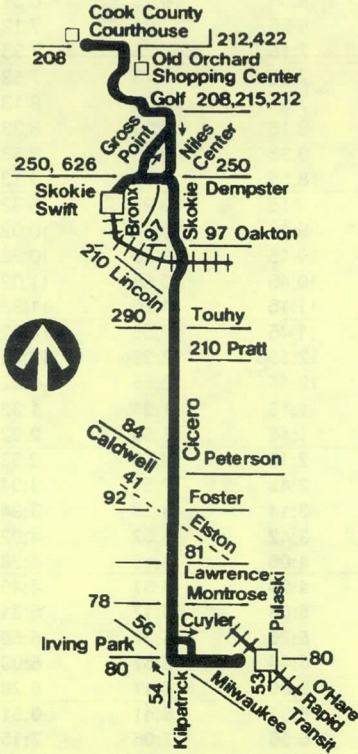

September 05, 1989

54A

North Cicero/ Skokie Blvd.

For more information call the RTA
Travel Information Center in
Chicago 836-7000
suburbs 1-(800)-972-7000 toll-free

Open every day of the year from 5AM until 1AM next day

Monday thru Friday

Southbound

Leave Court House	Leave Old Orchard (Fields)	Leave Skokie Swift	Leave Touhy/Cicero	Arrive Irving Park/WNW
-----	5:48a	5:56a	6:03a	6:25a
-----	6:11	6:19	6:26	6:48
-----	6:35	6:43	6:51	7:12
6:51a	6:55	7:03	7:12	7:32
7:11	7:15	7:23	7:33	7:52
7:31	7:35	7:43	7:53	8:12
7:51	7:55	8:03	8:13	8:32
8:11	8:15	8:23	8:33	8:52
8:31	8:35	8:43	8:53	9:12
8:51	8:55	9:03	9:13	9:32
9:11	9:15	9:23	9:32	9:52
9:41	9:45	9:54	10:02	10:21
10:11	10:15	10:25	10:32	10:51
-----	10:45	10:55	11:02	11:21
-----	11:15	11:25	11:32	11:51
-----	11:45	11:55	12:02p	12:21p
-----	12:15p	12:25p	12:32	12:51
-----	12:45	12:55	1:02	1:21
-----	1:15	1:25	1:32	1:51
-----	1:45	1:55	2:02	2:23
-----	2:15	2:25	2:33	2:54
-----	2:45	2:55	3:04	3:26
3:10p	3:14	3:24	3:34	3:58
3:38	3:42	3:52	4:02	4:26
4:02	4:06	4:16	4:28	4:53
4:22	4:26	4:37	4:49	5:15
5:02	5:06	5:17	5:31	5:58
5:22	5:26	5:37	5:50	6:15
5:42	5:46	5:57	6:09	6:32
6:02	6:06	6:17	6:28	6:49
6:27	6:31	6:41	6:51	7:11
-----	6:56	7:06	7:15	7:33
-----	7:21	7:30	7:38	7:55
-----	7:46	7:55	8:03	8:20

Northbound

<u>Leave Irving Park/ WNW</u>	<u>Leave Touhy/ Cicero</u>	<u>Leave Skokie Swift</u>	<u>Old Orchard (Fields)</u>
6:50*	6:58a	7:04a	7:11a
6:57a	7:15	7:22	7:29
7:27	7:45	7:52	7:59
7:57	8:15	8:22	8:29
8:27	8:45	8:53	9:01
8:57	9:15	9:24	9:33
9:27	9:46	9:54	10:04
then every 30 minutes until			
6:57p	7:16p	7:24p	7:34p