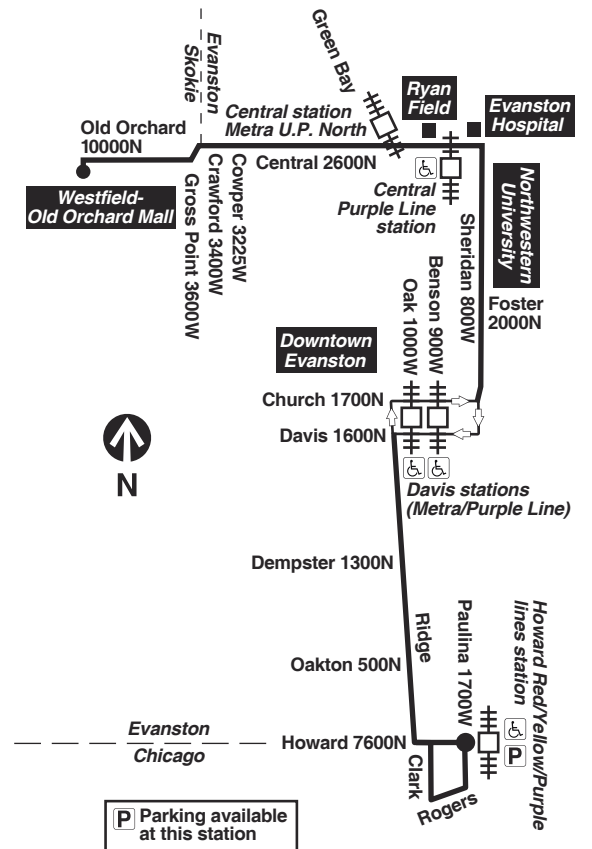

C - Trip begins/ends at Central/Cowper at time shown
am light face **pm bold face**

S - trip operates on Mondays, school days only

Chicago Transit Authority

201 
Central/Ridge

Effective August 22, 2022

Service operates Monday through Saturday

Northbound

Leave Howard Station	Church/ Benson	Central/ Green Bay (Metra)	Central/ Crawford	Arrive Old Orchard Mall
9:10am	9:24am	9:36am	9:42am	9:48am
9:30	9:44	9:56	10:02	10:08
9:50	10:04	10:16	10:22	10:28
10:10	10:24	10:36	10:42	10:48
10:30	10:44	10:56	11:02	11:08
10:50	11:04	11:16	11:22	11:28
11:10	11:24	11:36	11:42	11:48
11:30	11:44	11:56	12:02pm	12:08pm
11:50	12:04pm	12:16pm	12:22	12:28
12:10pm	12:24	12:36	12:42	12:48
12:30	12:44	12:56	1:02	1:08
12:50	1:04	1:16	1:22	1:28
1:10	1:24	1:36	1:42	1:48
1:30	1:44	1:56	2:02	2:08
1:50	2:04	2:16	2:22	2:28
2:10	2:24	2:36	2:42	2:48
2:30	2:43	2:54	3:00	3:06
2:50	3:03	3:14	3:20	3:26
3:10	3:23	3:34	3:40	3:46
3:30	3:43	3:54	4:00	4:06
3:50	4:03	4:14	4:20	4:26
4:10	4:23	4:34	4:40	4:46
4:30	4:43	4:54	5:00	5:06
4:50	5:03	5:14	5:20	5:26
5:10	5:23	5:34	5:40	5:46
5:30	5:43	5:54	6:00	6:06
5:50	6:03	6:14	6:20	6:26
6:10	6:22	6:33	6:39	6:44
6:30	6:42	6:53	6:59	7:04
6:50	7:02	7:13	7:19	7:24
7:10	7:22	7:33	7:39	7:44