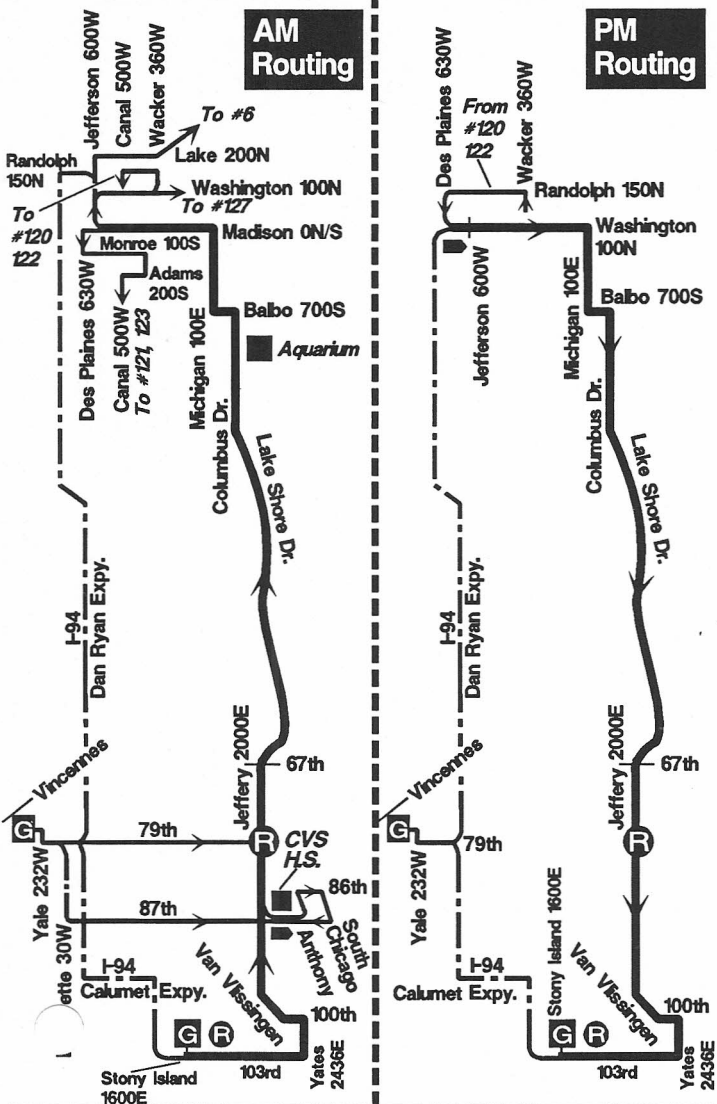

South Lake Shore Exp. 14

77th/103rd GARAGES

NOT DRAWN TO SCALE

AM Routing

PM Routing

G GARAGE	P RELIEF POINT
L LAYOVER	T REPORT TELEPHONE
--- PULL IN --- PULL OUT --- REPORT TELEPHONE	
EFFECTIVE DATE: 9-12-94	DATE REVISED: 9-20-94
SERVICE PLANNING FARE CONTROLS & GRAPHICS	