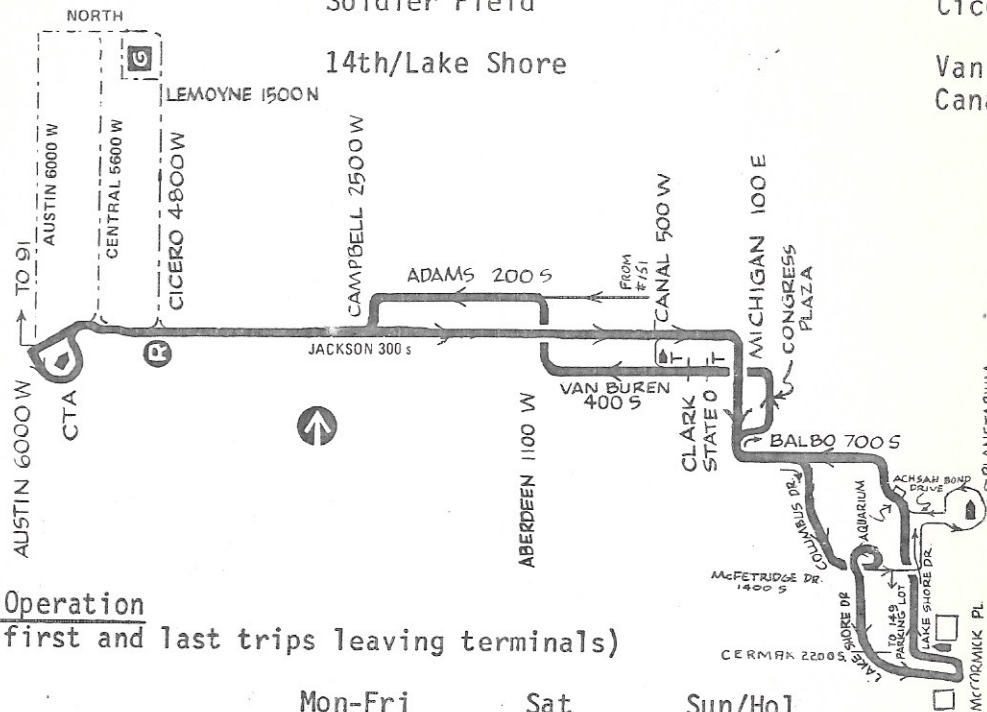

Schedule Interlocks

McCormick Pl via Museum/Aquarium

Kedzie  
(unscheduled)

#91 Austin

Museum/McCormick Pl  
Planetarium/Aquarium

Central

#85 Central

Soldier Field

Cicero

14th/Lake Shore

Van Buren  
Canal

Hours of Operation

(Time of first and last trips leaving terminals)

between		Mon-Fri	Sat	Sun/Ho1
Austin/Jackson	EB	0546-0050	0610-0110	0628-0045
- Michigan/VanBuren	WB	0510-2400	0502-0007	0539-2400
Cicero/Jackson	EB	0442-0112	0445-0114	0511-0111
- Michigan/VanBuren	WB	0455-0110	0502-0112	0509-0118
Union Station <sup>o</sup>	EB	0802-2234*	0743-1657#	0803-1700#
- Planetarium	WB	0828-2312	0809-1726	0827-1727
Union Station <sup>o</sup>	EB	0541-2245	0604-2308	0610-2213
- McCormick Place	WB	0602-2305	0635-2340	0638-2242

<sup>o</sup> Most trips operate through from Austin

\* Planetarium service operates via McCormick Place after 1900 hrs.

# Weekend evening service is operated to Planetarium in summer.

Service is operated all night by a bus operating a loop via Jackson-Michigan-Van Buren-Canal.

Reduced R.R. sta. shuttle fare (EB at Jackson/Sherman only).