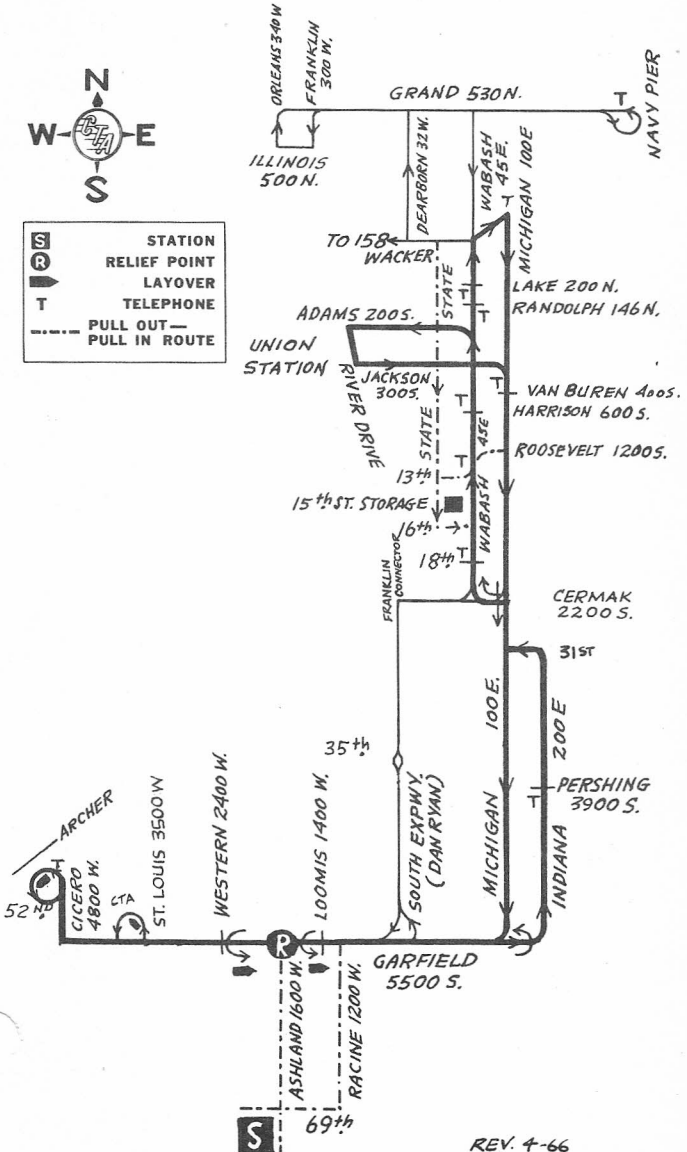

GARFIELD (LOCAL & EXPRESS)

6

69th STATION

GAS BUS

| | |
|--|---------------|
| | STATION |
| | RELIEF POINT |
| | LAYOVER |
| | TELEPHONE |
| | PULL OUT |
| | PULL IN ROUTE |

REV. 4-66