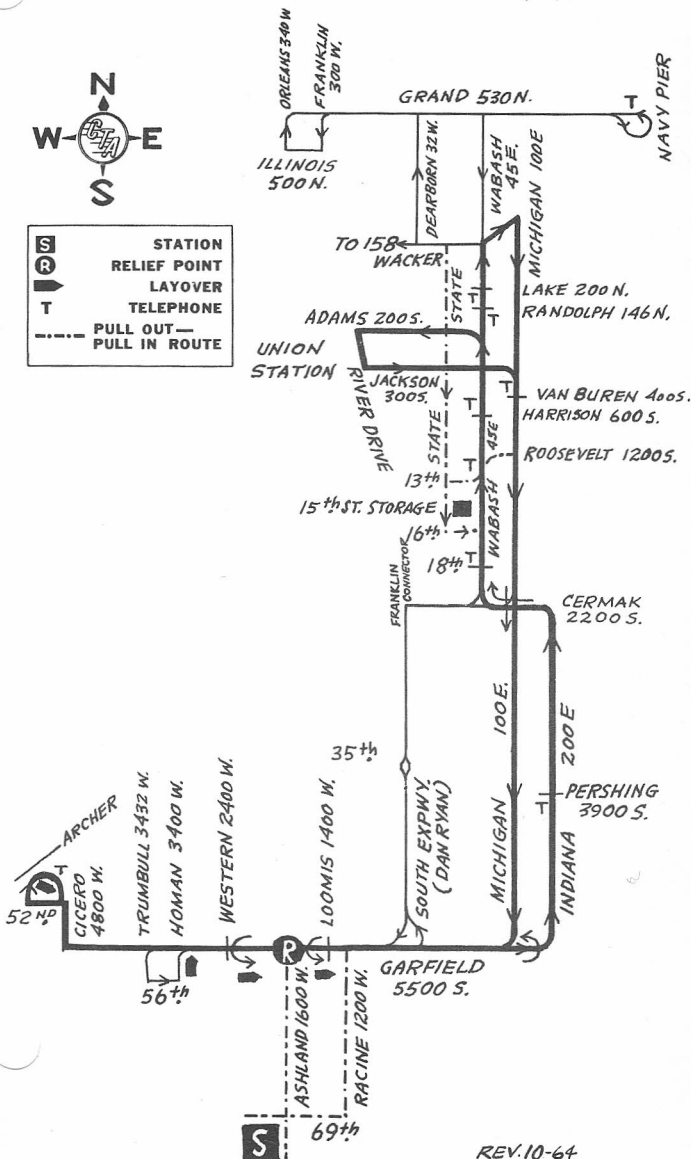

GARFIELD (LOCAL & EXPRESS)

6

69th STATION

GAS BUS

NOT DRAWN TO SCALE

S	STATION
R	RELIEF POINT
▶	LAYOVER
T	TELEPHONE
---	PULL OUT
---	PULL IN ROUTE

REV.10-64