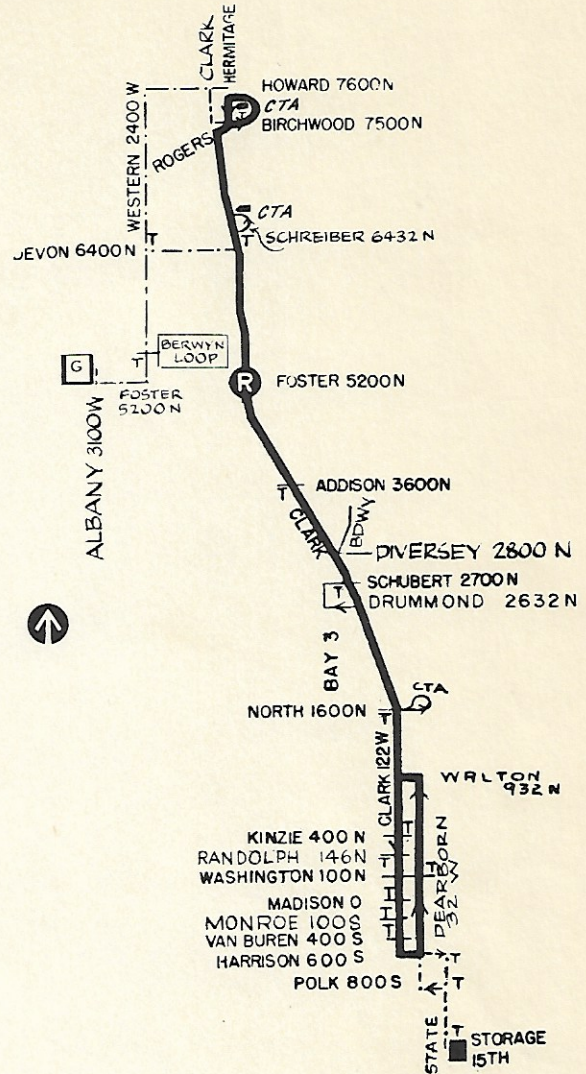

Route #22 Clark

Garage(s)/Run Numbers

North Park/P821-P900

Terminals/Destination Signs  
Northbound                      Southbound

Diversey                      Harrison

Howard  
station

Devon

North

Foster  
(Pull-in)

RUSH                      BASE                      10 P.M.  
4 min.                      10 min.                      10 min.

Hours of Operation

24 Hour Service  
7 Days a Week

No public timetable available