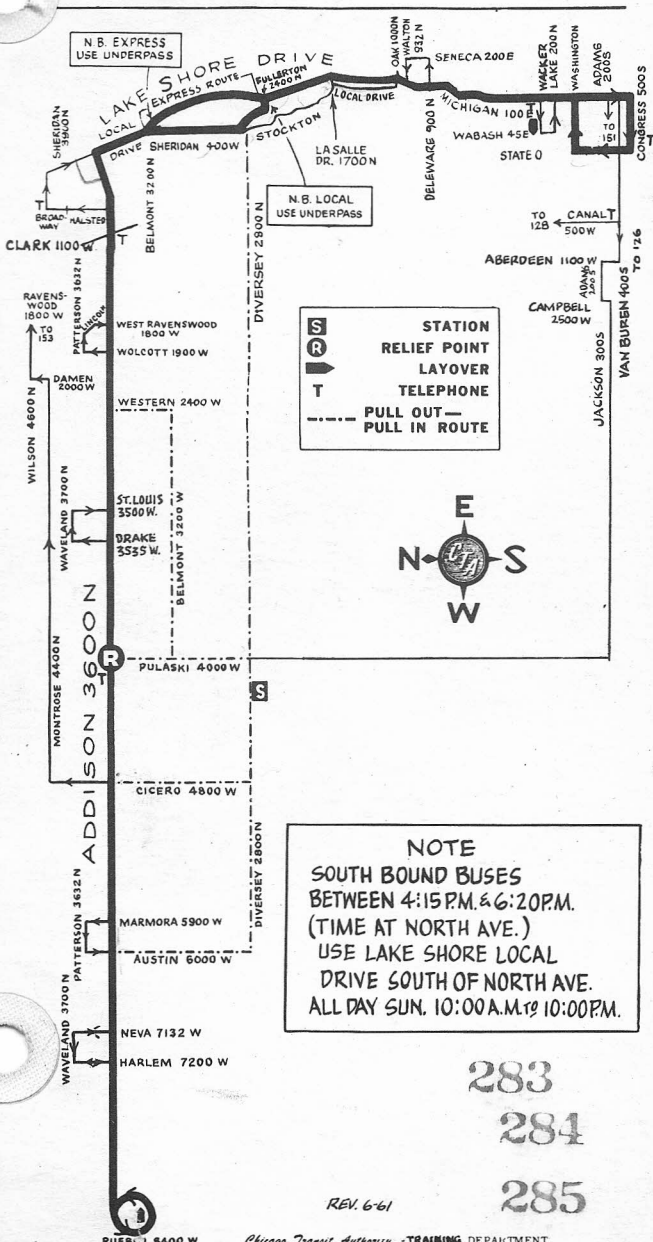

ADDISON (LOCAL & LIMITED) 152 ✓

KEELER STATION

GAS BUS

NOT DRAWN TO SCALE

STATION
RELIEF POINT
LAYOVER
TELEPHONE
PULL OUT —
PULL IN ROUTE

NOTE
 SOUTH BOUND BUSES
 BETWEEN 4:15 P.M. & 6:20 P.M.
 (TIME AT NORTH AVE.)
 USE LAKE SHORE LOCAL
 DRIVE SOUTH OF NORTH AVE.
 ALL DAY SUN. 10:00 A.M. TO 10:00 P.M.

283
 284
 285

REV. 6-61