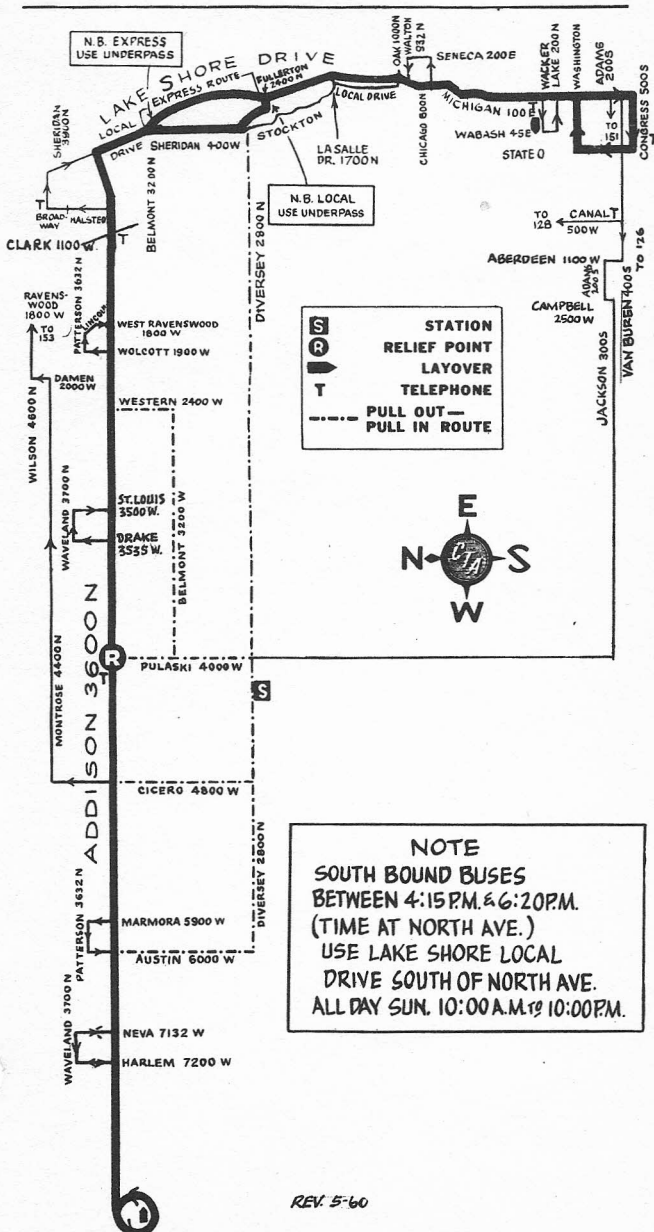

ADDISON (LOCAL & LIMITED) 152

KEELER STATION

GAS BUS

NOT DRAWN TO SCALE

NOTE
 SOUTH BOUND BUSES
 BETWEEN 4:15 P.M. & 6:20 P.M.
 (TIME AT NORTH AVE.)
 USE LAKE SHORE LOCAL
 DRIVE SOUTH OF NORTH AVE.
 ALL DAY SUN. 10:00 A.M. to 10:00 P.M.