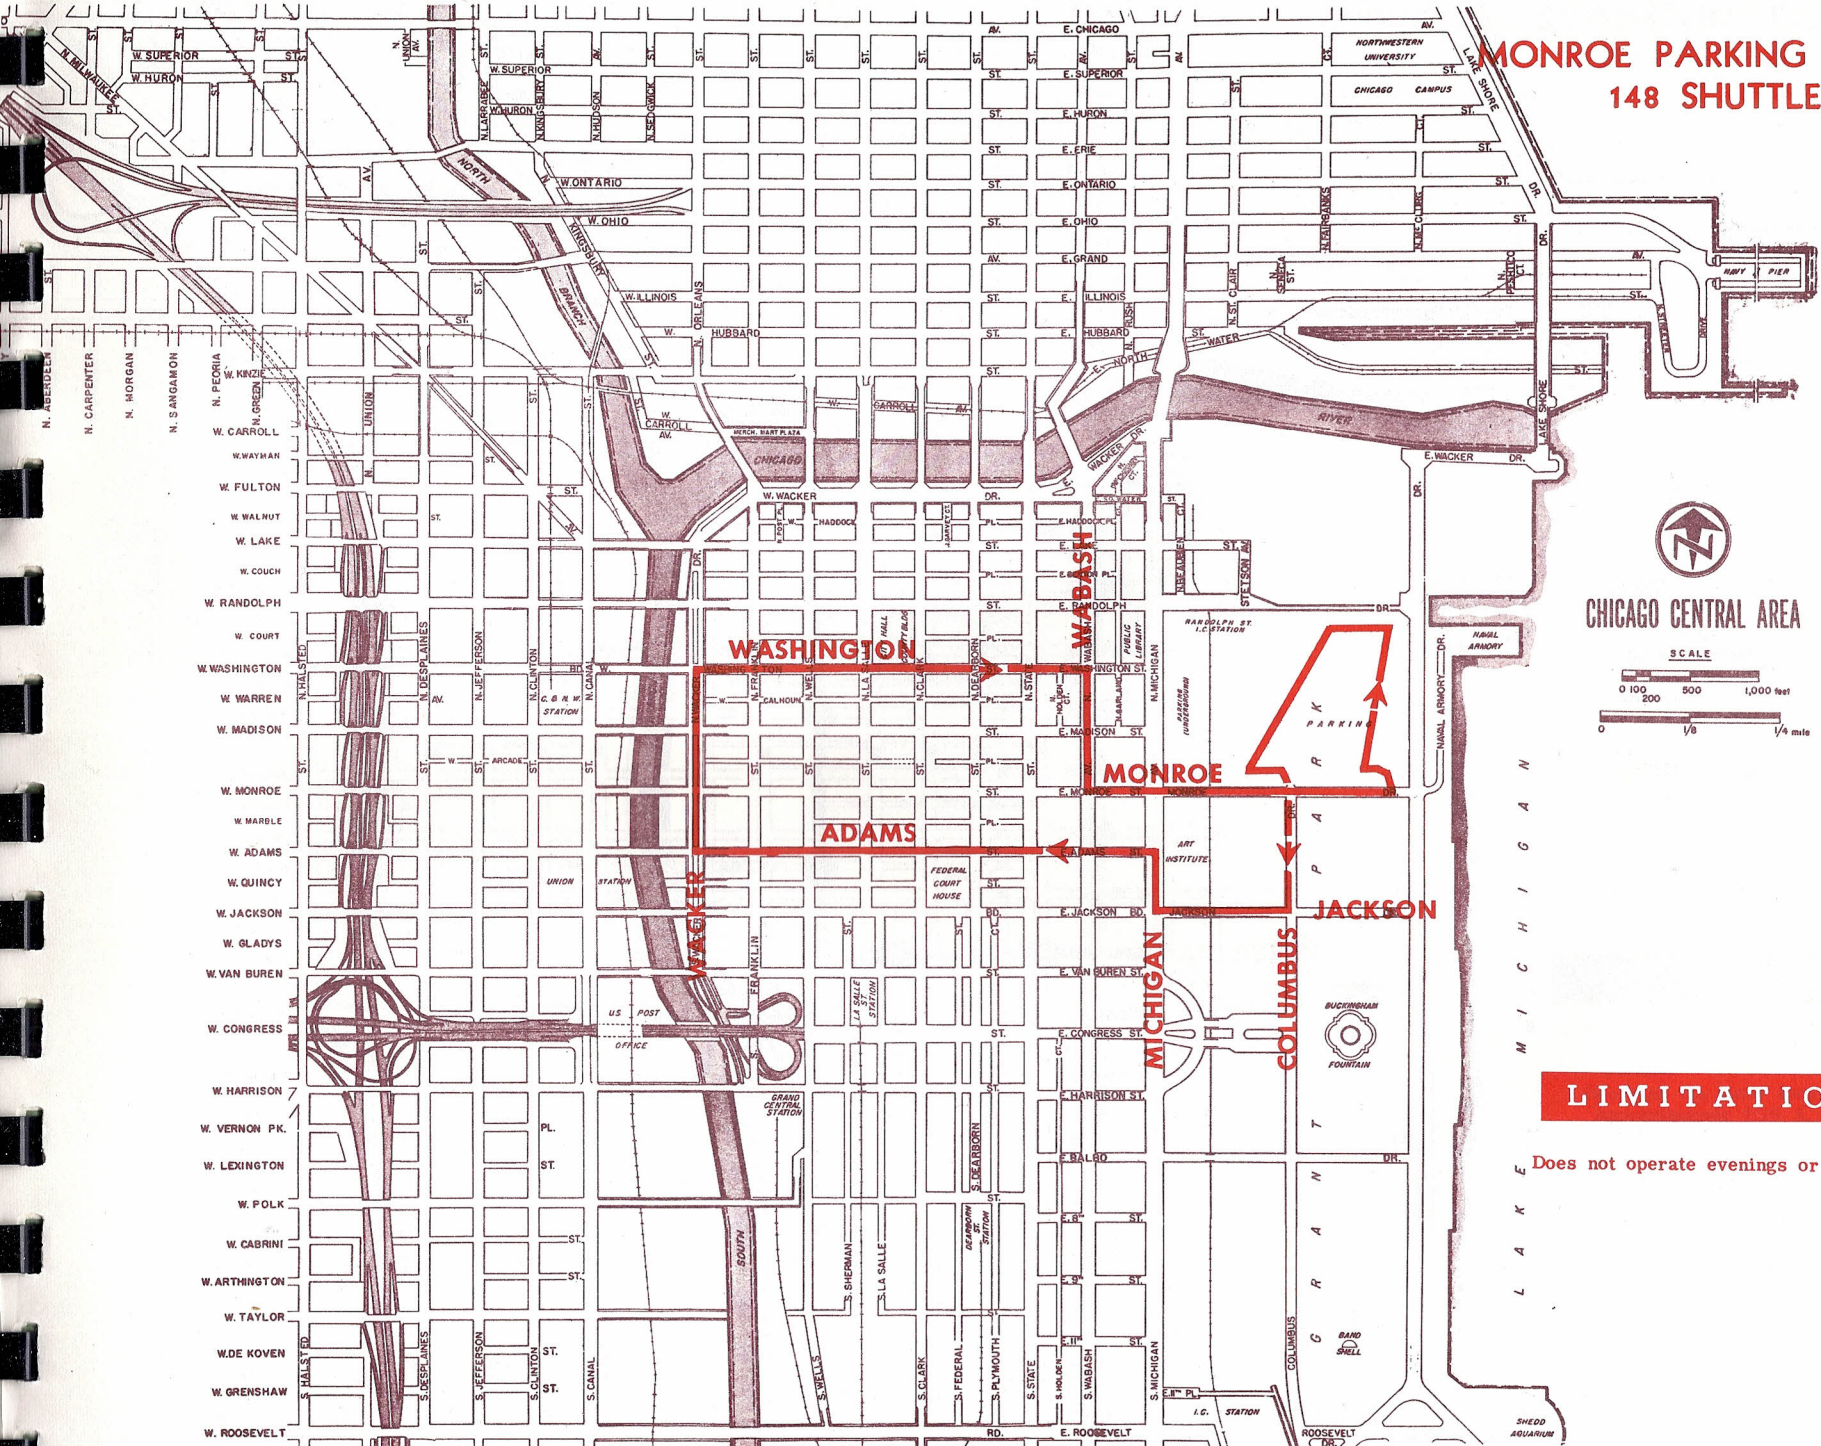

**MONROE PARKING LOT
148 SHUTTLE**

CHICAGO CENTRAL AREA

LIMITATIONS

Does not operate evenings or Sundays.