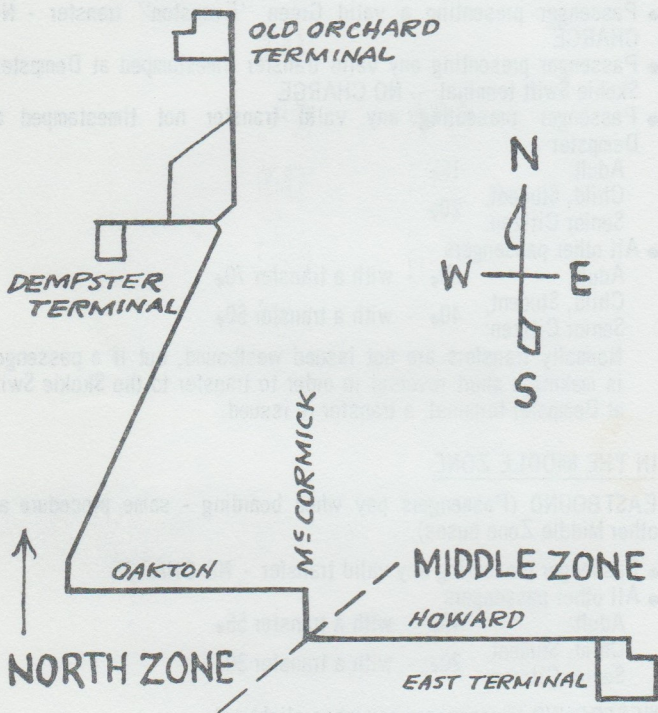

SKOKIE BUS OPERATOR'S GUIDE TO FARES AND TRANSFERS

Skokie Buses operate in both the North Zone and the Middle Zone as shown in the diagram below.

TRANSFERS ISSUED - Skokie bus operators are supplied with two types of transfers: (1) the Green Skokie transfer, issued in the North Zone and (2) the White Skokie transfer, issued in the Middle Zone.

FARE COLLECTION - Eastbound passengers pay fares when boarding; westbound passengers pay fares when alighting (do not open the center exit door - all passengers exit at the front door).

CHICAGO TRANSIT AUTHORITY

T & AP REV. 7/70

(OVER)

FARES

IN THE NORTH ZONE

EASTBOUND (Passengers pay when boarding)

- Adult: 60¢ - with a transfer 70¢
- Child, Student, Senior Citizen: 40¢ - with a transfer 50¢
- Passenger presenting any valid transfer timestamped at Dempster, Skokie Swift Terminal - NO CHARGE (Short reversal is permitted.)

Normally transfers are not issued westbound, but if a passenger is making a short reversal in order to transfer to the Skokie Swift at Dempster terminal, a transfer is issued.

IN THE MIDDLE ZONE

EASTBOUND (Passengers pay when boarding - same procedure as other Middle Zone buses)