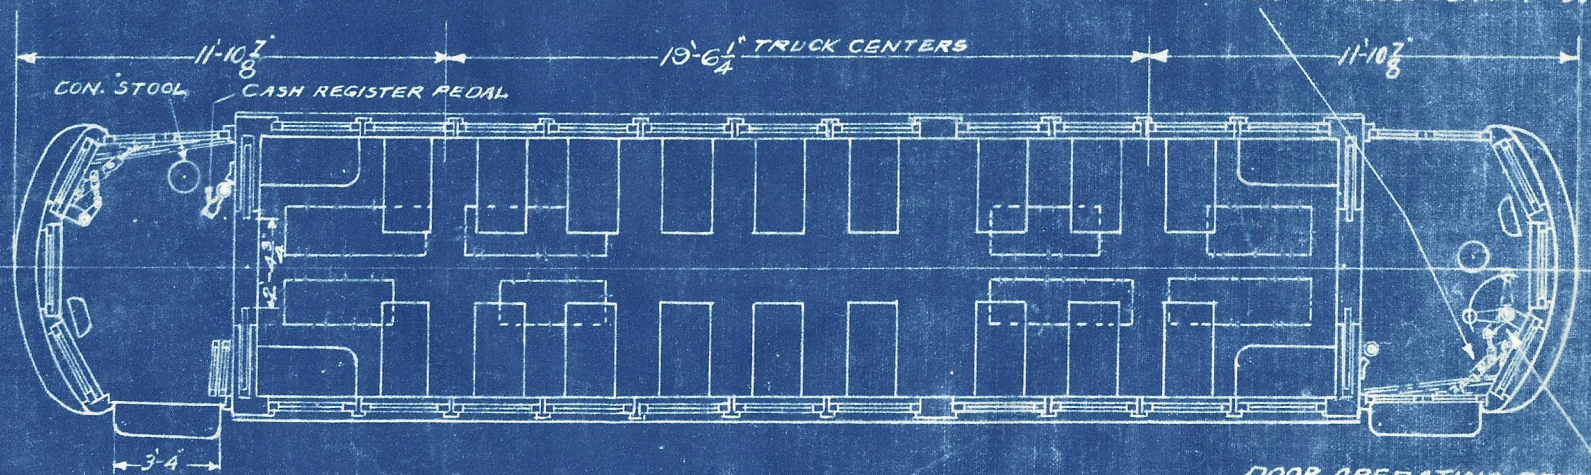

PRESENT FLOOR PLAN

DOORS REHING ON VEST CORNER POST IN PLACE OF BODY CORNER POST

PROPOSED P.A.Y.E. FLOOR PLAN

DOOR OPERATING DEVICE

NOTE!
FOR OTHER DIMENSIONS THAN SHOWN
SEE DWG. NOS 7408 & 7409

CHICAGO SURFACE LINES C.C. RY. CO.	
PRESENT AND P.A.Y.E. FLOOR PLANS CAR SERIES *2846-2856 (OLD *831-941)	
Des. By <i>C.L. ...</i>	Approved: _____
Checked By <i>...</i>	Chief Engineer
Corrected <i>...</i>	Scale: <i>3/16" = 1 FT.</i>
Corrected <i>...</i>	Drawer No. _____
Approved: _____	191
DRG. No. L-K-11	

2846-2849
2851-2856

CH 9-16-46